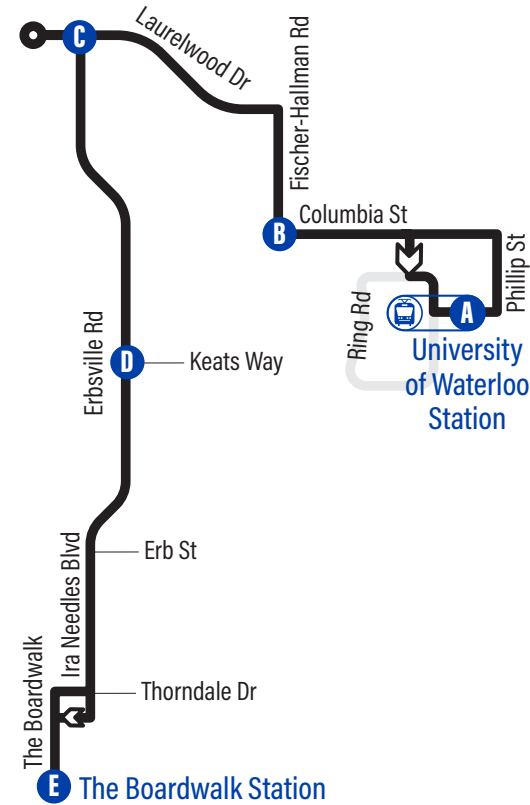

to University of Waterloo Station

E The Boardwalk Station 4002
330 The Boardwalk 1040
The Boardwalk / The Boardwalk Medical Centre 1037
Ira Needles / Thorndale 3903
Ira Needles / Erb 3905
Erbsville / Westside Marketplace 3689
Erbsville / Royal Beech 3690
Erbsville / Path To Erbsville Ct. 3691
D Erbsville / Keats Way 3451
Erbsville / Leighland 3452
Erbsville / Comridge 4088
Erbsville / Columbia 3453
Erbsville / Willow Wood 1106
Erbsville / White Elm 3392
Erbsville / Path To Wild Ginger 4085
Laurelwood/Laurel Heights Secondary School 4014
C Laurelwood / Erbsville 1107
Laurelwood / Birchmount 1108
Laurelwood / Brookmill 1109
Laurelwood / Beaver Creek Cres. 1110
Laurelwood / Beaver Creek Rd. 1111
Laurelwood / Laurel Gate 1112
Laurelwood / Fischer-Hallman 3949
Fischer-Hallman / Path To Laurel Gate 1113
Fischer-Hallman / Gatestone 1114
Fischer-Hallman / Columbia 1115
B Columbia / Fischer-Hallman 1116
Columbia / UW - Columbia Lake Village 1117
Columbia / Old Post 1118
Columbia / UW - Ron Eydtt Village 1119
Columbia / UW - Village 1 1120
Columbia / University Of Waterloo 3899
A University Of Waterloo Station 1223

Laurelwood

13

Effective: April 24, 2023

Connection to 301 ION light rail
Time Point

519-585-7555 www.grt.ca TTY: 519-575-4608
Text: 57555 & key in your bus stop number