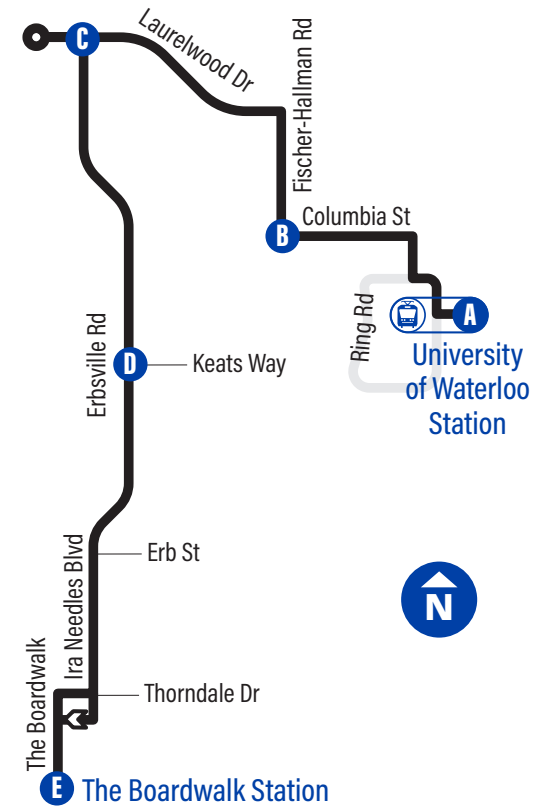

to University of Waterloo Station

E The Boardwalk Station 4002
330 The Boardwalk 1040
The Boardwalk / The Boardwalk Medical Centre 1037
Ira Needles / Thorndale 3903
Ira Needles / Erb 3905
Erbsville / Westside Marketplace 3689
Erbsville / Royal Beech 3690
Erbsville / Path To Erbsville Ct. 3691
D Erbsville / Keats Way 3451
Erbsville / Leighland 3452
Erbsville / Comridge 4088
Erbsville / Columbia 3453
Erbsville / Willow Wood 1106
Erbsville / White Elm 3392
Erbsville / Path To Wild Ginger 4085
Laurelwood/Laurel Heights Secondary School 4014
C Laurelwood / Erbsville 1107
Laurelwood / Birchmount 1108
Laurelwood / Brookmill 1109
Laurelwood / Beaver Creek Cres. 1110
Laurelwood / Beaver Creek Rd. 1111
Laurelwood / Laurel Gate 1112
Laurelwood / Fischer-Hallman 3949
Fischer-Hallman / Path To Laurel Gate 1113
Fischer-Hallman / Gatestone 1114
Fischer-Hallman / Columbia 1115
B Columbia / Fischer-Hallman 1116
Columbia / U.W. - Columbia Lake Village 1117
Columbia / Old Post 1118
Columbia / U.W. - Ron Eydtt Village 1119
Columbia / U.W. - Village 1 1120
Columbia / University Of Waterloo 3899
A University Of Waterloo Station 1223

Laurelwood

13

Effective: September 4, 2023

Connection to 301 ION light rail

Time Point

519-585-7555 www.grt.ca TTY: 519-575-4608
Text: 57555 & key in your bus stop number