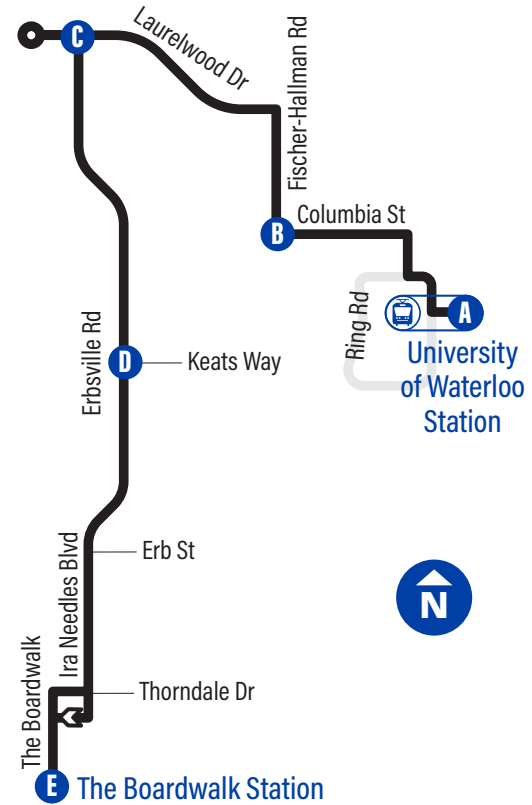

to University of Waterloo Station

E The Boardwalk Station 4002
330 The Boardwalk 1040
The Boardwalk / The Boardwalk Medical Centre 1037
Ira Needles / Thorndale 3903
Ira Needles / Erb 3905
Erbsville / Westside Marketplace 3689
Erbsville / Royal Beech 3690
Erbsville / Path To Erbsville Ct. 3691
D Erbsville / Keats Way 3451
Erbsville / Leighland 3452
Erbsville / Comridge 4088
Erbsville / Columbia 3453
Erbsville / Willow Wood 1106
Erbsville / White Elm 3392
Erbsville / Path To Wild Ginger 4085
Laurelwood/Laurel Heights Secondary School 4014
C Laurelwood / Erbsville 1107
Laurelwood / Birchmount 1108
Laurelwood / Brookmill 1109
Laurelwood / Beaver Creek Cres. 1110
Laurelwood / Beaver Creek Rd. 1111
Laurelwood / Laurel Gate 1112
Laurelwood / Fischer-Hallman 3949
Fischer-Hallman / Path To Laurel Gate 1113
Fischer-Hallman / Gatestone 1114
Fischer-Hallman / Columbia 1115
B Columbia / Fischer-Hallman 1116
Columbia / U.W. - Columbia Lake Village 1117
Columbia / U.W. - Old Post 1118
Columbia / U.W. - Ron Eydtt Village 1119
Columbia / U.W. - Village 1 1120
Columbia / University Of Waterloo 3899
A University Of Waterloo Station 1223

Fares and schedules are subject to change without notice. Weather and road conditions may cause schedule delays.

Laurelwood

13

Effective: June 24, 2024

Connection to 301 ION light rail
Time Point

519-585-7555 www.grt.ca TTY: 519-575-4608
Text: 57555 & key in your bus stop number