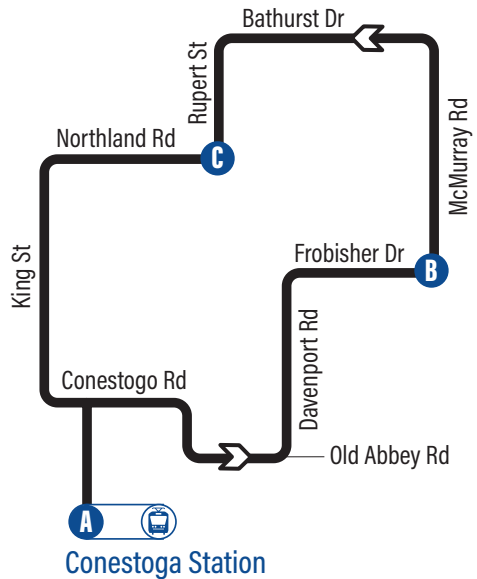

# EasyGO makes taking transit easy

1. Online Trip Planner:  
**www.grt.ca**
2. Next Bus Text: get information on the next bus times sent to your phone (does not apply to Flex Stops)  
**Text 57555 + (4 digit bus stop #)**
3. Next Bus Call: call to hear the next bus times for your stop (does not apply to Flex Stops)  
**519-585-7555**
4. EasyGO Mobile: GRT's official mobile application for real-time bus departure information  
**Available on Android, BlackBerry, iOS & Windows App Stores**  
EasyGO Real-Time Desktop Map: plan trips by seeing and click on different routes and stops  
**www.grt.ca**

Bathurst

14

Effective: October 4, 2021

Connection to  
301 ION light rail

Time Point

## Bus Stops

<b>A</b> Conestoga Station	<b>3800</b>
Davenport / Old Abbey	<b>1205</b>
Davenport / Northfield (South Side)	<b>1206</b>
Davenport / Northfield (North Side)	<b>1207</b>
Frobisher / Davenport	<b>1208</b>
151 Frobisher Dr.	<b>1209</b>
<b>B</b> Frobisher / McMurray	<b>1210</b>
McMurray / Northland	<b>1215</b>
McMurray / Bathurst	<b>1216</b>
Bathurst / Rankin	<b>1217</b>
Rupert / Bathurst	<b>1218</b>
<b>C</b> Northland / Rupert	<b>1219</b>
Northland / Bathurst	<b>1220</b>
610 King St. N.	<b>3847</b>
King / Northfield	<b>2096</b>
<b>D</b> Conestoga Station	<b>3800</b>