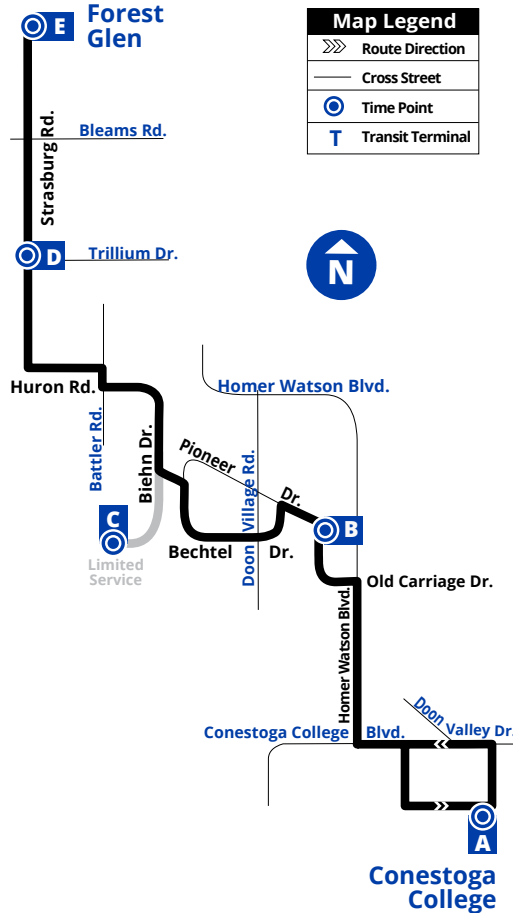

Biehn / Caryndale	1817
Biehn / Robertson	1818
Biehn / Marl Meadow	1819
Biehn / Carlyle	1835
Biehn / Old Huron	1836
Old Huron / Maxwell	1837
Old Huron / Battler	1838
Huron / Templewood	3843
Huron / Strasburg	1839
Strasburg/Huron Heights S.S.	1840
Strasburg / Battler	1841

D Strasburg / Trillium 1842

1455 Strasburg	1843
Strasburg / McIntyre	1844
Strasburg / Shoemaker	1845
Strasburg / Bleams	1864
Strasburg / Old Country	1865

E Forest Glen 1767

E Forest Glen 1767

Strasburg / Old Country	1773
Strasburg / Bleams	1774
Strasburg / Bleams	1775
Strasburg / Shoemaker	1776
Strasburg / McIntyre	1804

D Strasburg / Trillium 1805

Strasburg / Battler	1806
Huron Heights S.S.	1807
Huron / Strasburg	1022
Huron / Templewood	3844
Battler / Old Huron	1809
Old Huron / Maxwell	1810
Biehn / Carlyle	1811
Biehn / Maxwell	1812

via Biehn

Biehn / Marl Meadow	1813
Biehn / Kilkerran	1814
Biehn / Kilkerran	1815

C End of Biehn 1816

Biehn / Caryndale	1817
Biehn / Robertson	1818
Biehn / Marl Meadow	1819
Black Walnut / Biehn	1820
Black Walnut Place	1821
Black Walnut / Pioneer	1822
Bechtel / Sabrina	1751
Bechtel / Anvil	1752
Bechtel / Doon Village	1823
Pioneer / Bechtel	1745

B Pioneer / Old Carriage 824

Old Carriage	1825
100 Old Carriage	1826
Old Carriage / Homer Watson	1827
Conestoga College Entrance	3641
Conestoga College Rec Centre	1731

A Conestoga College - Doon 1732 (Door 3)

A Conestoga College - Doon 1732 (Door 3)

Strasburg

Route 16

Effective: June 25, 2018

For the most current bus stop listing, visit www.grt.ca

519-585-7555 www.grt.ca TTY: 519-575-4608
Text: 57555 & key in your bus stop number