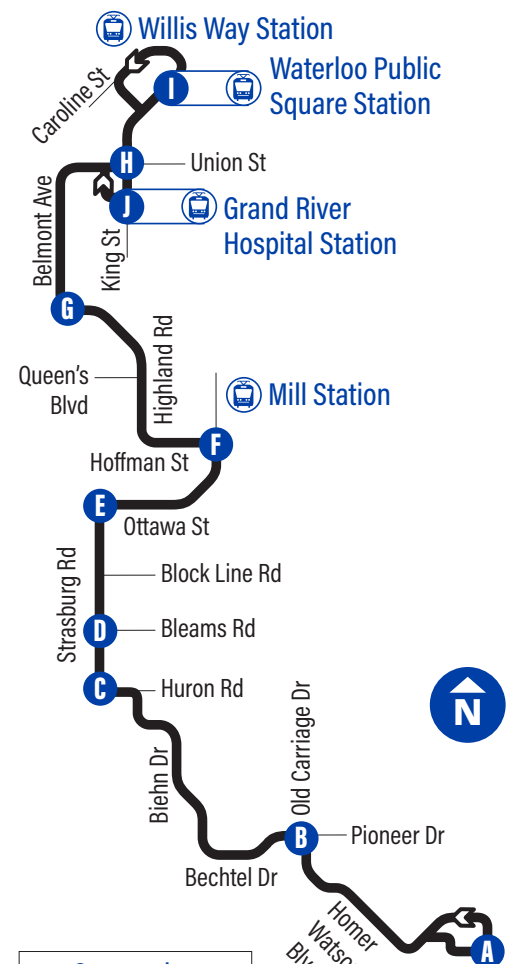

Strasburg-Belmont

16

Effective: September 7, 2020

Connection to 301 ION light rail

Time Point

519-585-7555 www.grt.ca TTY: 519-575-4608
Text: 57555 & key in your bus stop number