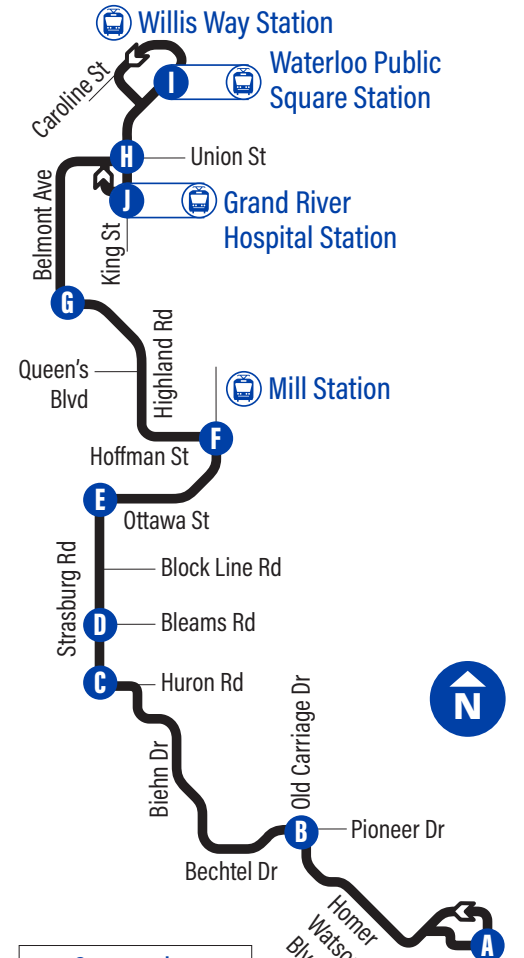

Strasburg-Belmont

16

GRAND RIVER TRANSIT

Effective: September 7, 2020

Connection to 301 ION light rail

Time Point

519-585-7555 www.grt.ca TTY: 519-575-4608
Text: 57555 & key in your bus stop number