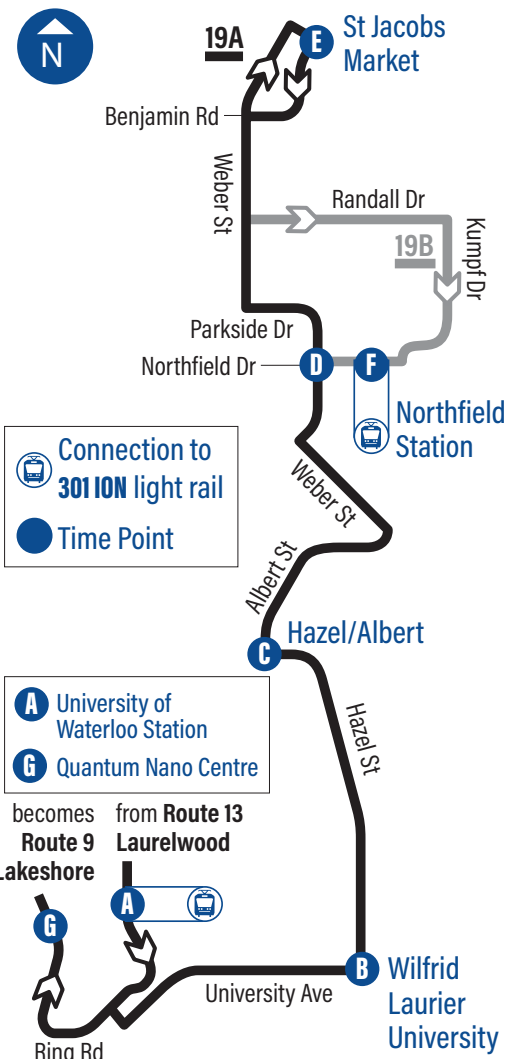

Stop	Number
Farmers Market Rd. / St Jacobs Market	3833
40 Benjamin Rd.	2354
Weber / Swallow	2355
Weber / Randall	2356
Weber / Golden Eagle	2357
Parkside / Waterloo Corporate Campus - North	2364
Parkside / Waterloo Corporate Campus - South	2365
Kumpf / Northfield	3323
Parkside / Northfield	2574
551 Parkside Dr.	2455
Weber / Parkside	2456
Albert / Weber	1155
Albert / Longwood	1156
Albert / Quiet	1157
Hazel / Albert	1158
Hazel / Tamarack	1159
Hazel / Smallwood	1160
Hazel / Austin	1161
Hazel / Columbia	3623
Hazel / Waterloo Collegiate Institute	1162
Hazel / Hickory	1163
Hazel / Wilfrid Laurier University	3682
University Ave. / Hemlock	2673
University Ave. / Sunview	2674
University Ave. / Phillip	2675
University Ave. / University Of Waterloo	3683
Ring Rd. / U.W. - Environment 3	2516
Ring Rd. / U.W. - Quantum Nano Centre	2530

Connection to 301 ION Light Rail

A	19A to St. Jacobs Market
B	19B to Northfield Station (via Kumpf Dr)
N	19 to Northfield/Parkside

Hazel 19

GRAND RIVER TRANSIT

Effective: January 6, 2020

Sunday/Holiday Schedule

19A to St Jacobs Market
19B Northfield Station (via Kumpf Dr)

Depart >>> >>> Arrive

Route	University of Waterloo Station A	Hazel / Wilfrid Laurier University B	Albert / Hazel C	Northfield / Parkside D	St Jacobs Market E	Northfield Station F
B	8:00	8:08	8:13	8:17		8:24
A	8:30	8:38	8:43	8:47	8:52	
B	9:00	9:08	9:13	9:17		9:24
A	9:30	9:38	9:43	9:47	9:52	
B	10:00	10:08	10:13	10:17		10:24
A	10:30	10:38	10:43	10:47	10:52	
B	11:00	11:08	11:13	11:17		11:24
A	11:30	11:38	11:43	11:47	11:52	
B	12:00	12:08	12:13	12:17		12:24
A	12:30	12:38	12:43	12:47	12:52	
B	1:00	1:08	1:13	1:17		1:24
A	1:30	1:38	1:43	1:47	1:52	
B	2:00	2:08	2:13	2:17		2:24
A	2:30	2:38	2:43	2:47	2:52	
B	3:00	3:08	3:13	3:17		3:24
A	3:30	3:38	3:43	3:47	3:52	
B	4:00	4:08	4:13	4:17		4:24
A	4:30	4:38	4:43	4:47	4:52	
B	5:00	5:08	5:13	5:17		5:24
B	5:30	5:38	5:43	5:47		5:54
A	6:00	6:08	6:13	6:17	6:22	
B	6:30	6:38	6:43	6:47		6:54
A	7:00	7:08	7:13	7:17	7:22	
B	7:30	7:38	7:43	7:47		7:54
A	8:00	8:08	8:13	8:17	8:22	
B	8:30	8:38	8:43	8:47		8:54
A	9:00	9:08	9:13	9:17	9:22	
B	9:30	9:38	9:43	9:47		9:54
A	10:00	10:08	10:13	10:17	10:22	
B	10:30	10:38	10:43	10:47		10:54
A	11:00	11:08	11:13	11:17	11:22	
B	11:30	11:38	11:43	11:47		11:54

19 to University of Waterloo

Depart >>> >>> Arrive

Route	St Jacobs Market F	Parkside / Northfield D	Northfield Station E	Hazel / Albert C	Hazel / Wilfrid Laurier University B	UW - Quantum Nano Centre G
B			8:26	8:32	8:37	8:45
A	8:52	8:57		9:02	9:07	9:15
B			9:26	9:32	9:37	9:45
A	9:52	9:57		10:02	10:07	10:16
B			10:26	10:32	10:37	10:45
A	10:52	10:57		11:02	11:07	11:16
B			11:26	11:32	11:37	11:46
A	11:52	11:57		12:02	12:07	12:16
B			12:26	12:32	12:37	12:46
A	12:52	12:57		1:02	1:07	1:16
B			1:26	1:32	1:37	1:46
A	1:52	1:57		2:02	2:07	2:16
B			2:26	2:32	2:37	2:46
A	2:52	2:57		3:02	3:07	3:16
B			3:26	3:32	3:37	3:46
A	3:52	3:57		4:02	4:07	4:16
B			4:26	4:32	4:37	4:46
A	4:52	4:57		5:02	5:07	5:16
B			5:26	5:32	5:37	5:46
B			5:56	6:02	6:07	6:16
A	6:22	6:27		6:32	6:37	6:46
B			6:56	7:02	7:07	7:16
A	7:22	7:27		7:32	7:37	7:46
B			7:56	8:02	8:07	8:16
A	8:22	8:27		8:32	8:37	8:46
B			8:56	9:02	9:07	9:16
A	9:22	9:27		9:32	9:37	9:46
B			9:56	10:02	10:07	10:15
A	10:22	10:27		10:32	10:37	10:45
B			10:56	11:02	11:07	11:15
A	11:22	11:27		11:32	11:37	11:45
B			11:56	12:02	12:07	12:15

00:00 No holiday service

A	19A to St. Jacobs Market
B	19B to Northfield Station (via Kumpf Dr)