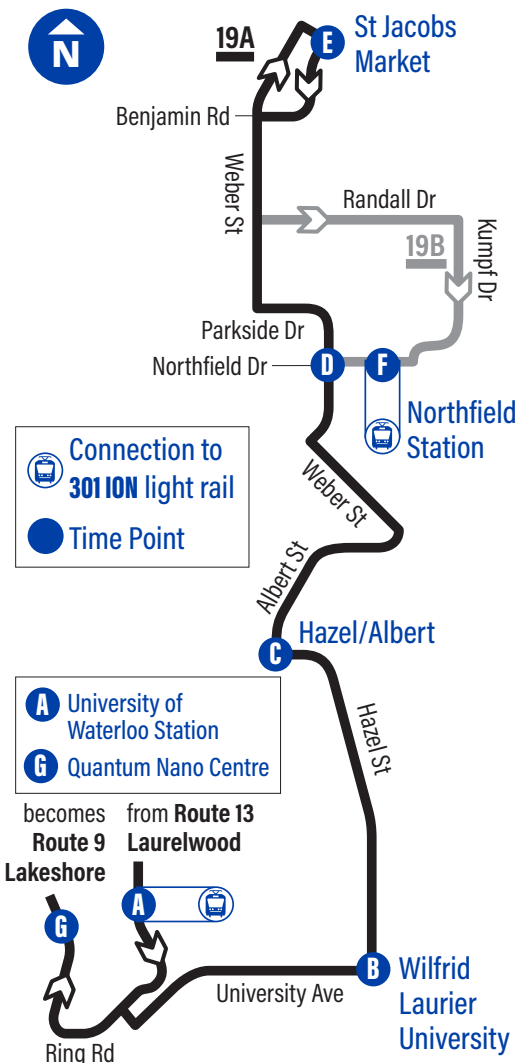

19A Stops	
A University Of Waterloo Station	1123
University Ave. / University Of Waterloo	1090
University Ave. / Phillip	3943
University Ave. / Sunview	3945
University Ave. / Hemlock	2783
B Hazel / Wilfrid Laurier University	1167
Hazel / Hickory	1168
Hazel / Columbia	1171
Hazel / Austin	1172
Hazel / Smallwood	1173
Hazel / Blythwood	1174
C Hazel / Albert	1175
Albert / Greenbrier	1176
Albert / Longwood	1177
Weber / Albert	1178
Weber / Parkside	2460
560 Parkside Dr.	3776
D Parkside / Northfield	3777
Parkside / Waterloo Corporate Campus - South	3324
Parkside / Waterloo Corporate Campus - North	3325
Weber / Golden Eagle	3326
E Farmers Market Rd. / St Jacobs Market	3833
Weber / Randall	3327
Weber / Swallow	2353
F Kumpf / Northfield	3323

19B Stops	
F Kumpf / Northfield	3323
D Parkside / Northfield	2574
551 Parkside Dr.	2455
Weber / Parkside	2456
Albert / Weber	1155
Albert / Longwood	1156
Albert / Quiet	1157
C Hazel / Albert	1158
Hazel / Tamarack	1159
Hazel / Smallwood	1160
Hazel / Austin	1161
Hazel / Columbia	3623
Hazel / Waterloo Collegiate Institute	1162
Hazel / Hickory	1163
B Hazel / Wilfrid Laurier University	3682
University Ave. / Hemlock	2673
University Ave. / Sunview	2674
University Ave. / Phillip	2675
University Ave. / University Of Waterloo	3683
Ring Rd. / U.W. - Environment 3	2516
G Ring Rd. / U.W. - Quantum Nano Centre	2530

GRT
GRAND RIVER TRANSIT

19

Effective: April 5, 2021

Fares and schedules are subject to change without notice.
Weather and road conditions may cause schedule delays.

Connection to 301 ION Light Rail

easyGO

519-585-7555 www.grt.ca TTY: 519-575-4608
Text: 57555 & key in your bus stop number