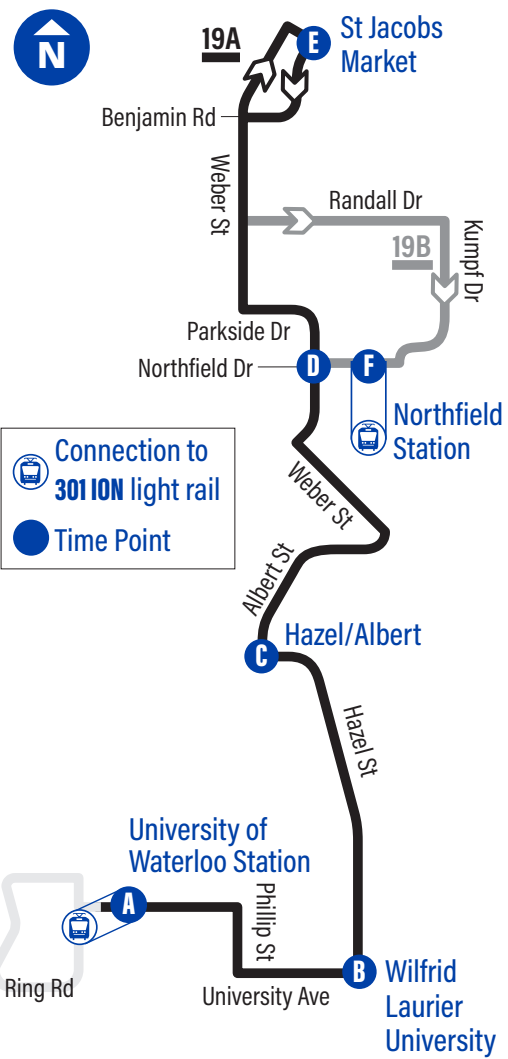

Station	Time
Farmers Market Rd. / St Jacobs Market	3833
40 Benjamin Rd.	2354
Weber / Swallow	2355
Weber / Randall	2356
Weber / Golden Eagle	2357
Parkside / Waterloo Corporate Campus - North	2364
Parkside / Waterloo Corporate Campus - South	2365
Kumpf / Northfield	3323
Parkside / Northfield	2574
551 Parkside Dr.	2455
Weber / Parkside	2456
Albert / Weber	1155
Albert / Longwood	1156
Albert / Quiet	1157
Hazel / Albert	1158
Hazel / Tamarack	1159
Hazel / Smallwood	1160
Hazel / Austin	1161
Hazel / Columbia	3623
Hazel / Waterloo Collegiate Institute	1162
Hazel / Hickory	1163
Hazel / Wilfrid Laurier University	3682
University Ave. / Hemlock	2673
University Ave. / Sunview	2674
University Ave. / Phillip	2675
University of Waterloo Station	1262

Effective: January 2, 2023

Sunday/Stat Holiday Schedule

19A to St Jacobs Market
19B Northfield Station (via Kumpf Dr)

Depart >>> >>> Arrive

Route	University of Waterloo Station	Hazel / Wilfrid Laurier University	Hazel / Albert	Parkside / Northfield	Northfield Station	St Jacobs Market
	A	B	C	D	F	E
B	7:57	8:02	8:06	8:10	8:16	
A	8:27	8:32	8:36	8:40		8:45
B	8:57	9:02	9:06	9:10	9:16	
A	9:27	9:32	9:36	9:40		9:45
B	9:57	10:02	10:07	10:11	10:17	
A	10:29	10:35	10:40	10:44		10:50
B	10:59	11:05	11:10	11:14	11:20	
A	11:29	11:35	11:40	11:44		11:50
B	11:59	12:05	12:10	12:14	12:20	
A	12:29	12:35	12:40	12:44		12:50
B	12:59	1:05	1:10	1:14	1:20	
A	1:29	1:35	1:40	1:44		1:50
B	1:59	2:05	2:10	2:14	2:20	
A	2:29	2:35	2:40	2:44		2:50
B	2:59	3:05	3:10	3:14	3:20	
A	3:29	3:35	3:40	3:44		3:50
B	3:59	4:05	4:10	4:14	4:20	
A	4:29	4:35	4:40	4:44		4:50
B	4:59	5:05	5:10	5:14	5:20	
B	5:29	5:35	5:40	5:44	5:50	
A	5:59	6:04	6:08	6:12		6:17
B	6:27	6:32	6:36	6:40	6:46	
A	6:57	7:02	7:06	7:10		7:15
B	7:27	7:32	7:36	7:40	7:46	
A	7:57	8:02	8:06	8:10		8:15
B	8:27	8:32	8:36	8:40	8:46	
A	8:57	9:02	9:06	9:10		9:15
B	9:27	9:32	9:36	9:40	9:46	
A	9:57	10:02	10:06	10:10		10:15
B	10:27	10:32	10:36	10:40	10:46	
A	10:57	11:02	11:06	11:10		11:15
B	11:27	11:32	11:36	11:40	11:46	

A	19A to St. Jacobs Market
B	19B to Northfield Station (via Kumpf Dr)
	19 to Hazel/Albert

19 to University of Waterloo

Depart >>> >>> Arrive

Route	St Jacobs Market	Parkside / Northfield	Northfield Station	Hazel / Albert	Hazel / Wilfrid Laurier University	University of Waterloo Station
	E	D	F	C	B	A
B	7:57	8:02	8:06	8:10	8:16	
A	8:27	8:32	8:36	8:40		8:45
B	8:57	9:02	9:06	9:10	9:16	
A	9:27	9:32	9:36	9:40		9:45
B	9:57	10:02	10:07	10:11	10:17	
A	10:29	10:35	10:40	10:44		10:50
B	10:59	11:05	11:10	11:14	11:20	
A	11:29	11:35	11:40	11:44		11:50
B	11:59	12:05	12:10	12:14	12:20	
A	12:29	12:35	12:40	12:44		12:50
B	12:59	1:05	1:10	1:14	1:20	
A	1:29	1:35	1:40	1:44		1:50
B	1:59	2:05	2:10	2:14	2:20	
A	2:29	2:35	2:40	2:44		2:50
B	2:59	3:05	3:10	3:14	3:20	
A	3:29	3:35	3:40	3:44		3:50
B	3:59	4:05	4:10	4:14	4:20	
A	4:29	4:35	4:40	4:44		4:50
B	4:59	5:05	5:10	5:14	5:20	
B	5:29	5:35	5:40	5:44	5:50	
A	5:59	6:04	6:08	6:12		6:17
B	6:27	6:32	6:36	6:40	6:46	
A	6:57	7:02	7:06	7:10		7:15
B	7:27	7:32	7:36	7:40	7:46	
A	7:57	8:02	8:06	8:10		8:15
B	8:27	8:32	8:36	8:40	8:46	
A	8:57	9:02	9:06	9:10		9:15
B	9:27	9:32	9:36	9:40	9:46	
A	9:57	10:02	10:06	10:10		10:15
B	10:27	10:32	10:36	10:40	10:46	
A	10:57	11:02	11:06	11:10		11:15
B	11:27	11:32	11:36	11:40	11:46	

00:00 Do not run on stat holidays

Connection to 301 ION Light Rail