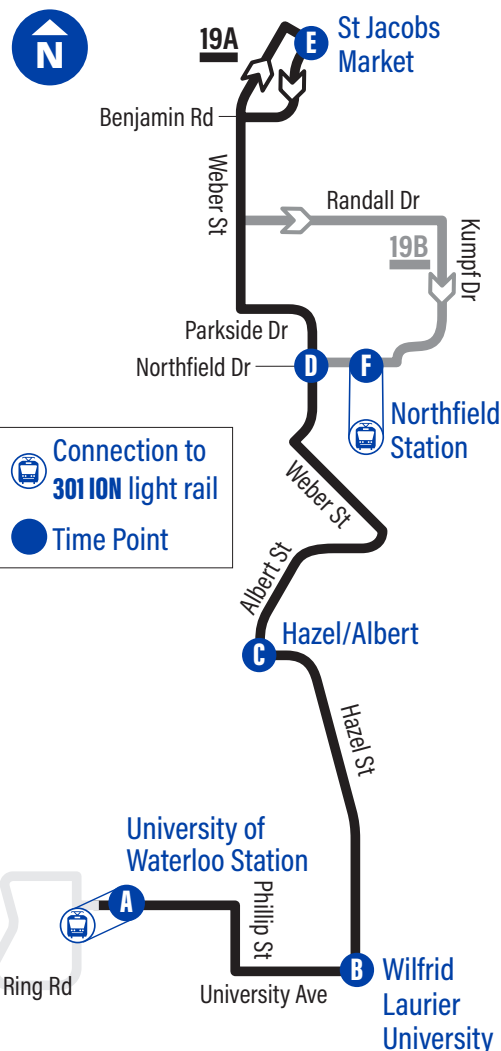

to University of Waterloo

Stop	Distance
19A Stops	
E Farmers Market Rd. / St Jacobs Market	3833
40 Benjamin Rd.	2354
Weber / Swallow	2355
Weber / Randall	2356
Weber / Golden Eagle	2357
Parkside / Waterloo Corporate Campus - North	2364
Parkside / Waterloo Corporate Campus - South	2365
19B Stops	
F Kumpf / Northfield	3323
Northfield Station	1256
D Parkside / Northfield	2574
551 Parkside Dr.	2455
Weber / Parkside	2456
Albert / Weber	1155
Albert / Longwood	1156
Albert / Quiet	1157
C Hazel / Albert	1158
Hazel / Tamarack	1159
Hazel / Smallwood	1160
Hazel / Austin	1161
Hazel / Columbia	3623
Hazel / Waterloo Collegiate Institute	1162
Hazel / Hickory	1163
B Hazel / Wilfrid Laurier University	3682
University Ave. / Hemlock	2673
University Ave. / Sunview	2674
University Ave. / Phillip	2675
A University of Waterloo Station	1262

Hazel 19

Effective: September 4, 2023

519-585-7555 www.grt.ca TTY: 519-575-4608
Text: 57555 & key in your bus stop number

Sunday/Stat Holiday Schedule

19A to St Jacobs Market
19B Northfield Station (via Kumpf Dr)

Depart >>> >>> Arrive

Route	University of Waterloo Station	Hazel / Wilfrid Laurier University	Hazel / Albert	Parkside / Northfield	Northfield Station	St Jacobs Market
	A	B	C	D	F	E
B	7:57	8:02	8:06	8:10	8:16	
A	8:27	8:32	8:36	8:40		8:45
B	8:57	9:02	9:06	9:10	9:16	
A	9:27	9:32	9:36	9:40		9:45
B	9:57	10:02	10:07	10:11	10:17	
A	10:29	10:35	10:40	10:44		10:50
B	10:59	11:05	11:10	11:14	11:20	
A	11:29	11:35	11:40	11:44		11:50
B	11:59	12:05	12:10	12:14	12:20	
A	12:29	12:35	12:40	12:44		12:50
B	12:59	1:05	1:10	1:14	1:20	
A	1:29	1:35	1:40	1:44		1:50
B	1:59	2:05	2:10	2:14	2:20	
A	2:29	2:35	2:40	2:44		2:50
B	2:59	3:05	3:10	3:14	3:20	
A	3:29	3:35	3:40	3:44		3:50
B	3:59	4:05	4:10	4:14	4:20	
A	4:29	4:35	4:40	4:44		4:50
B	4:59	5:05	5:10	5:14	5:20	
B	5:29	5:35	5:40	5:44	5:50	
A	5:59	6:04	6:08	6:12		6:17
B	6:27	6:32	6:36	6:40	6:46	
A	6:57	7:02	7:06	7:10		7:15
B	7:27	7:32	7:36	7:40	7:46	
A	7:57	8:02	8:06	8:10		8:15
B	8:27	8:32	8:36	8:40	8:46	
A	8:57	9:02	9:06	9:10		9:15
B	9:27	9:32	9:36	9:40	9:46	
A	9:57	10:02	10:06	10:10		10:15
B	10:27	10:32	10:36	10:40	10:46	
A	10:57	11:02	11:06	11:10		11:15
B	11:27	11:32	11:36	11:40	11:46	

A	19A to St. Jacobs Market
B	19B to Northfield Station (via Kumpf Dr)
	19 to Hazel/Columbia

19 to University of Waterloo

Depart >>> >>> Arrive

Route	St Jacobs Market	Parkside / Northfield	Northfield Station	Hazel / Albert	Hazel / Wilfrid Laurier University	University of Waterloo Station
	E	D	F	C	B	A
B			8:19	8:25	8:29	8:34
A	8:45	8:50		8:55	8:59	9:04
B			9:19	9:25	9:29	9:34
A	9:45	9:50		9:55	9:59	10:04
B			10:20	10:26	10:30	10:35
A	10:50	10:56		11:01	11:05	11:10
B			11:25	11:31	11:35	11:40
A	11:50	11:56		12:01	12:05	12:10
B			12:25	12:31	12:35	12:40
A	12:50	12:56		1:01	1:05	1:10
B			1:25	1:31	1:35	1:40
A	1:50	1:56		2:01	2:05	2:10
B			2:25	2:31	2:35	2:40
A	2:50	2:56		3:01	3:05	3:10
B			3:25	3:31	3:35	3:40
A	3:50	3:56		4:01	4:05	4:10
B			4:25	4:31	4:35	4:40
A	4:50	4:56		5:01	5:05	5:10
B			5:25	5:31	5:35	5:40
B			5:55	6:01	6:05	6:10
A	6:17	6:22		6:27	6:31	6:36
B			6:49	6:55	6:59	7:04
A	7:15	7:20		7:25	7:29	7:34
B			7:49	7:55	7:59	8:04
A	8:15	8:20		8:25	8:29	8:34
B			8:49	8:55	8:59	9:04
A	9:15	9:20		9:25	9:29	9:34
B			9:49	9:55	9:59	10:04
A	10:15	10:20		10:25	10:29	10:34
B			10:49	10:55	10:59	11:04
A	11:15	11:20		11:25	11:29	11:34
B			11:49	11:55	11:59	12:04

Connection to 301 ION Light Rail

0:00 No stat holiday service

Fares and schedules are subject to change without notice.
Weather and road conditions may cause schedule delays.