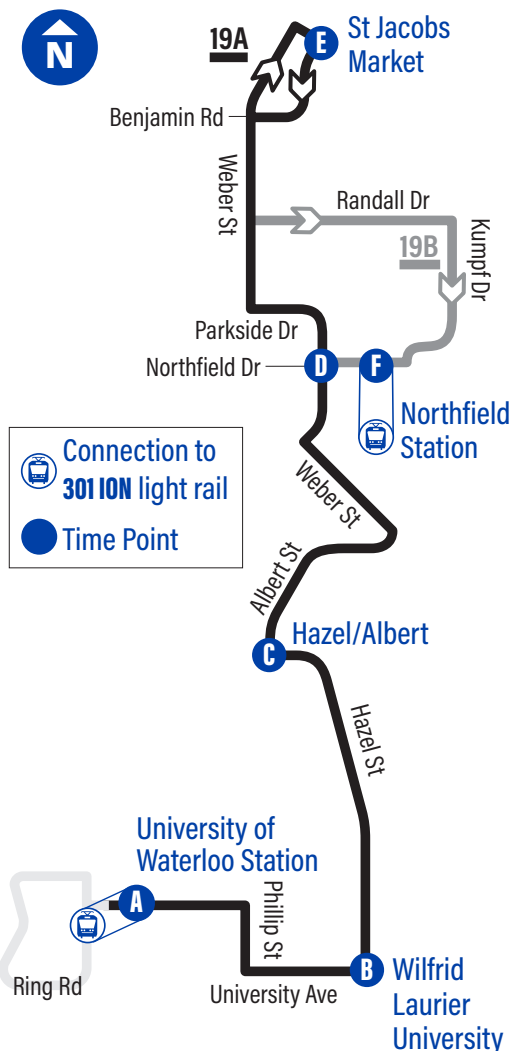

Sunday/Stat Holiday Schedule

19A to St Jacobs Market 19B Northfield Station (via Kumpf Dr)

Depart >>> >>> Arrive

Route	University of Waterloo Station	Hazel / Wilfrid Laurier University	Hazel / Albert	Parkside / Northfield	Northfield Station	St Jacobs Market
	A	B	C	D	F	E
B	7:57	8:02	8:06	8:10	8:16	
A	8:27	8:32	8:36	8:40		8:45
B	8:57	9:02	9:06	9:10	9:16	
A	9:27	9:32	9:36	9:40		9:45
B	9:57	10:02	10:07	10:11	10:17	
A	10:29	10:35	10:40	10:44		10:50
B	10:59	11:05	11:10	11:14	11:20	
A	11:29	11:35	11:40	11:44		11:50
B	11:59	12:05	12:10	12:14	12:20	
A	12:29	12:35	12:40	12:44		12:50
B	12:59	1:05	1:10	1:14	1:20	
A	1:29	1:35	1:40	1:44		1:50
B	1:59	2:05	2:10	2:14	2:20	
A	2:29	2:35	2:40	2:44		2:50
B	2:59	3:05	3:10	3:14	3:20	
A	3:29	3:35	3:40	3:44		3:50
B	3:59	4:05	4:10	4:14	4:20	
A	4:29	4:35	4:40	4:44		4:50
B	4:59	5:05	5:10	5:14	5:20	
B	5:29	5:35	5:40	5:44	5:50	
A	5:59	6:04	6:08	6:12		6:17
B	6:27	6:32	6:36	6:40	6:46	
A	6:57	7:02	7:06	7:10		7:15
B	7:27	7:32	7:36	7:40	7:46	
A	7:57	8:02	8:06	8:10		8:15
B	8:27	8:32	8:36	8:40	8:46	
A	8:57	9:02	9:06	9:10		9:15
B	9:27	9:32	9:36	9:40	9:46	
A	9:57	10:02	10:06	10:10		10:15
B	10:27	10:32	10:36	10:40	10:46	
A	10:57	11:02	11:06	11:10		11:15
B	11:27	11:32	11:36	11:40	11:46	

A	19A to St. Jacobs Market
B	19B to Northfield Station (via Kumpf Dr)
	19 to Hazel/Columbia

19 to University of Waterloo

Depart >>> >>> Arrive

Route	St Jacobs Market	Parkside / Northfield	Northfield Station	Hazel / Albert	Hazel / Wilfrid Laurier University	University of Waterloo Station
	E	D	F	C	B	A
B			8:19	8:25	8:29	8:34
A	8:45	8:50		8:55	8:59	9:04
B			9:19	9:25	9:29	9:34
A	9:45	9:50		9:55	9:59	10:04
B			10:20	10:26	10:30	10:35
A	10:50	10:56		11:01	11:05	11:10
B			11:25	11:31	11:35	11:40
A	11:50	11:56		12:01	12:05	12:10
B			12:25	12:31	12:35	12:40
A	12:50	12:56		1:01	1:05	1:10
B			1:25	1:31	1:35	1:40
A	1:50	1:56		2:01	2:05	2:10
B			2:25	2:31	2:35	2:40
A	2:50	2:56		3:01	3:05	3:10
B			3:25	3:31	3:35	3:40
A	3:50	3:56		4:01	4:05	4:10
B			4:25	4:31	4:35	4:40
A	4:50	4:56		5:01	5:05	5:10
B			5:25	5:31	5:35	5:40
B			5:55	6:01	6:05	6:10
A	6:17	6:22		6:27	6:31	6:36
B			6:49	6:55	6:59	7:04
A	7:15	7:20		7:25	7:29	7:34
B			7:49	7:55	7:59	8:04
A	8:15	8:20		8:25	8:29	8:34
B			8:49	8:55	8:59	9:04
A	9:15	9:20		9:25	9:29	9:34
B			9:49	9:55	9:59	10:04
A	10:15	10:20		10:25	10:29	10:34
B			10:49	10:55	10:59	11:04
A	11:15	11:20		11:25	11:29	11:34
B			11:49	11:55	11:59	12:04

Connection to 301 ION Light Rail

0:00 No stat holiday service