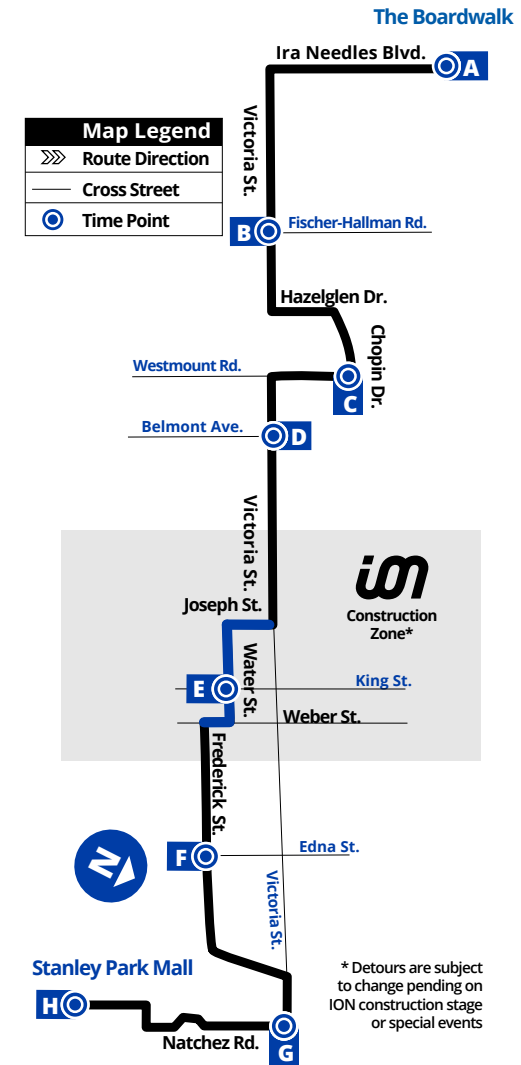

To The Boardwalk

H Stanley Park Mall	1667
River / Ottawa	1071
River / Path to Secord	1072
River / Gibson	3574
Lorraine / Birkshire	2373
Confederation / Lorraine	2389
Halifax / Confederation	3561
Natchez / Halifax	2344
Natchez / Matthew	2345
Natchez / Rothsay	2346
G Victoria / Natchez	2347
Victoria / Forfar	2348
Frederick / Victoria	3560
Frederick / Turner	2350
Frederick / River	1076
Frederick / Lois	1077
Frederick / Bruce	1079
Frederick / Ann	1081
F Frederick / Edna	1080
Frederick / Filbert	1082
Frederick / Gordon	1084
Frederick / Lancaster	1085
Frederick / Irvin	1086
Weber / Queen	2319
Weber / Young	2459
Water / Weber	5116
E Water / King	5006
Water / Joseph	5000
Victoria / Joseph	3110
Victoria / Bramm	3111
Victoria / Henry	3112
280 Victoria	3566
Victoria / Patricia	3113
D Victoria / Belmont	3114
Victoria / Alice	3115
Victoria / Paulander	3116
Victoria / Westmount	3117
C Chopin / Westmount	3118
Chopin / Hazelglen	3119
Hazelglen / Victoria	3126
Victoria / Fenwick	3128
B Victoria / Fischer-Hallman	3129
Victoria / Stoke	3130
Victoria / Westforest	3132
Victoria / Westforest	3556
Victoria / Bramblewood	3552
Ira Needles / Victoria	1101
A The Boardwalk	3881

Victoria-Frederick

Route 20

Effective: January 8, 2018

* Detours are subject to change pending on ION construction stage or special events