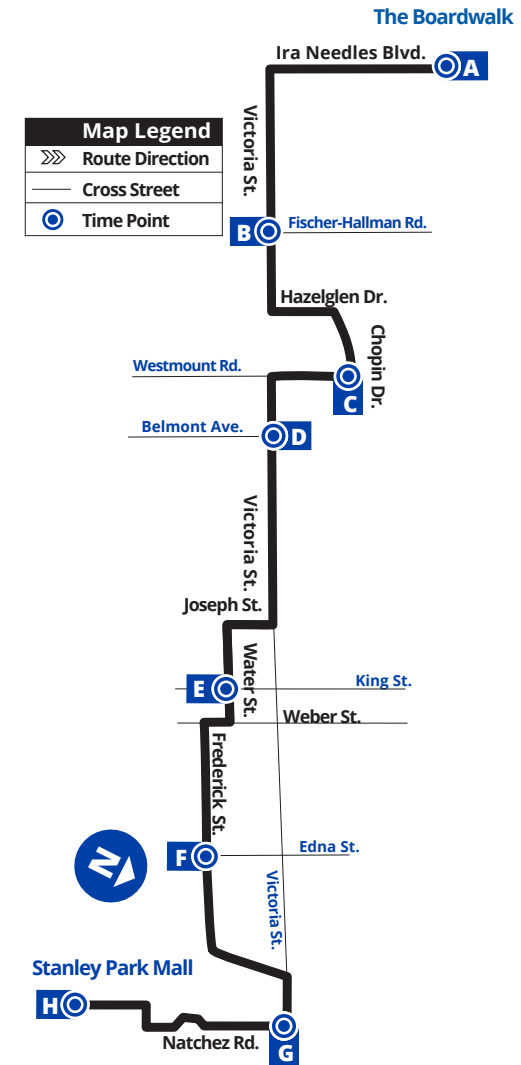

519-585-7555 www.grt.ca TTY: 519-575-4608
Text: 57555 & key in your bus stop number