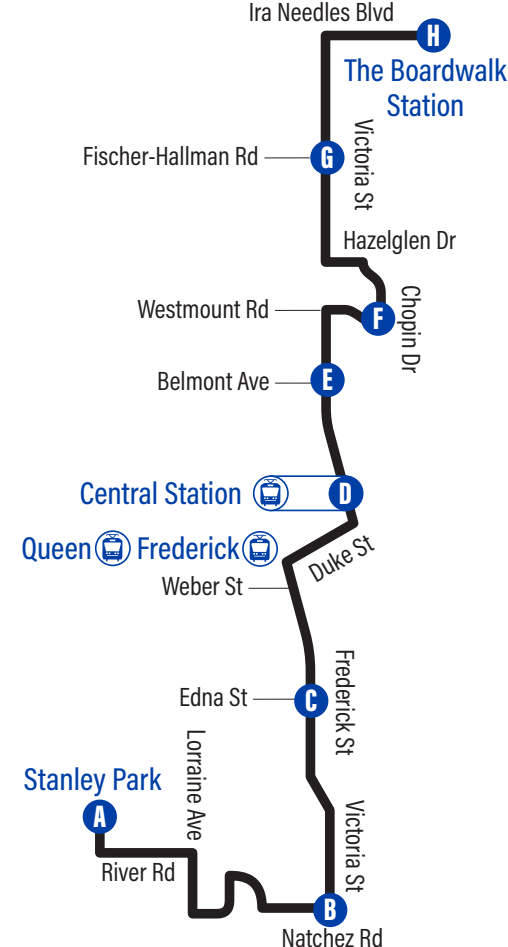

to Stanley Park

H The Boardwalk Station	3881
Victoria / Path To Winding Meadow	3554
Victoria / Bramblewood	3553
Victoria / Westforest	3555
Victoria / Eastforest	3208
Victoria / Oprington	3210
G Victoria / Fischer-Hallman	3142
Victoria / Monte Carlo	3212
Hazelglen / Mooregate	3214
Hazelglen / Chopin	3215
F Chopin / Westmount	3216
Westmount / Kam	3217
Victoria / Westmount	3218
Victoria / Paulander	3219
Victoria / Lawrence	3220
E Victoria / Belmont	3564
Victoria / Patricia	3221
Victoria / Iron Horse Trail	3222
Victoria / West	3565
Victoria / Park	3224
Victoria / Michael	3225
Victoria / Joseph	3227
D Central Station	3226
Duke / Francis	1895
Kitchener City Hall Station	1899
Frederick / Weber	3575
Frederick / Region Of Waterloo Headquarters	1001
Frederick / Otto	1002
Frederick / Samuel	1003
Frederick / Memer	1004
C Frederick / Frederick Mall	1006
Frederick / Ann	1007
Frederick / Bruce	1008
Frederick / Lois	1009
Frederick / River	1010
Frederick / Turner	3559
Victoria / Frederick	2333
Victoria / Forfar	2335
B Victoria / Natchez	2336
Natchez / Rothesay	1680
Natchez / Matthew	1681
Halifax / Natchez	1682
Halifax / Confederation	1683
Confederation / Lorraine	1684
Lorraine / Birkshire	2394
River / Hickson	1014
River / Path To Secord	1015
River / Ottawa	1016
River / Stanley Park Mall	1017
A Stanley Park Mall	1668

Effective: April 20, 2020

Connection to 301 ION light rail

Time Point

easyGO logo

519-585-7555 www.grt.ca TTY: 519-575-4608
Text: 57555 & key in your bus stop number