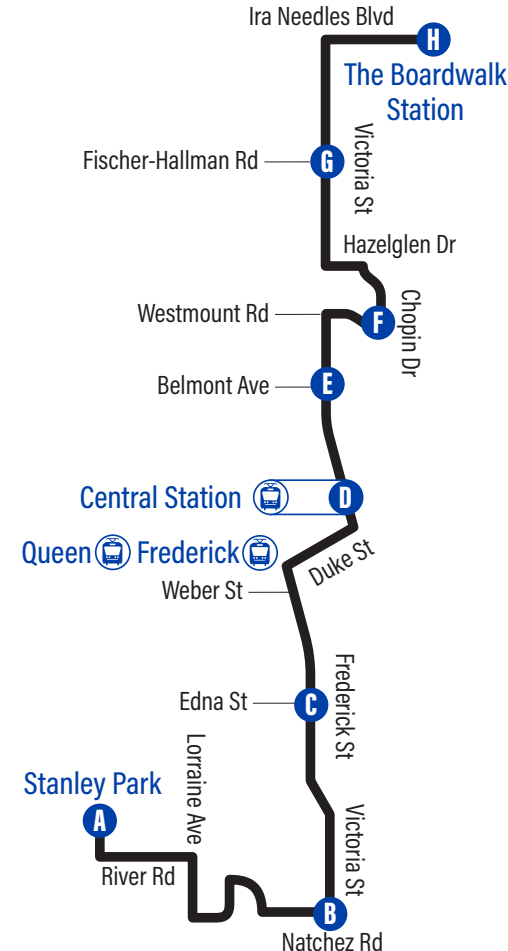

Sunday Schedule

Bus Stops

Victoria-Frederick

20

Effective: January 4, 2021

Connection to 301 ION light rail

Time Point

to The Boardwalk Station

Depart	Arrive
A Stanley Park Mall	H The Boardwalk Station
B Natchez / Rothesay	
C Frederick / Frederick Street Mall	
D Central Station	
E Victoria / Belmont	
F Chopin / Westmount	
G Victoria / Fischer-Hallman	
H The Boardwalk Station	
7:50	8:29
8:20	8:59
8:50	9:29
9:20	9:59
9:50	10:29
10:20	10:59
10:50	11:29
11:20	11:59
11:50	
12:20	
12:50	
1:20	
1:50	
2:20	
2:50	
3:20	
3:50	
4:20	
4:50	
5:20	
5:50	
6:20	
6:50	
7:20	
7:50	
8:20	
8:50	
9:20	
9:50	
10:20	
10:50	
11:20	

to Stanley Park Mall

Depart	Arrive
H The Boardwalk Station	A Stanley Park Mall
G Victoria / Fischer-Hallman	
F Chopin / Westmount	
E Victoria / Belmont	
D Central Station	
C Frederick / Frederick Street Mall	
B Natchez / Rothesay	
A Stanley Park Mall	
8:00	8:39
8:30	9:09
9:00	9:39
9:30	10:10
10:00	10:43
10:30	11:13
11:00	11:43
11:30	12:13
12:00	12:43
12:30	1:13
1:00	1:43
1:30	2:13
2:30	3:13
3:00	3:43
3:30	4:13
4:00	4:43
4:30	5:13
5:00	5:43
5:30	6:12
6:00	6:39
6:30	7:09
7:00	7:39
7:30	8:09
8:00	8:39
8:30	9:09
9:00	9:39
9:30	10:09
10:00	10:39
10:30	11:09
11:30	12:09
11:30	12:03

Holiday Schedule

to The Boardwalk Station

Depart	Arrive
A Stanley Park Mall	H The Boardwalk Station
B Natchez / Rothesay	
C Frederick / Frederick Street Mall	
D Central Station	
E Victoria / Belmont	
F Chopin / Westmount	
G Victoria / Fischer-Hallman	
H The Boardwalk Station	
7:45	8:23
8:15	8:53
8:45	9:23
Every 30 minutes all day	
10:15	10:53
10:45	11:23
11:15	11:53

to Stanley Park Mall

Depart	Arrive
H The Boardwalk Station	A Stanley Park Mall
G Victoria / Fischer-Hallman	
F Chopin / Westmount	
E Victoria / Belmont	
D Central Station	
C Frederick / Frederick Street Mall	
B Natchez / Rothesay	
A Stanley Park Mall	
8:00	8:38
8:30	9:08
9:00	9:38
Every 30 minutes all day	
10:00	10:38
10:30	11:08
11:30	12:08

to The Boardwalk Station