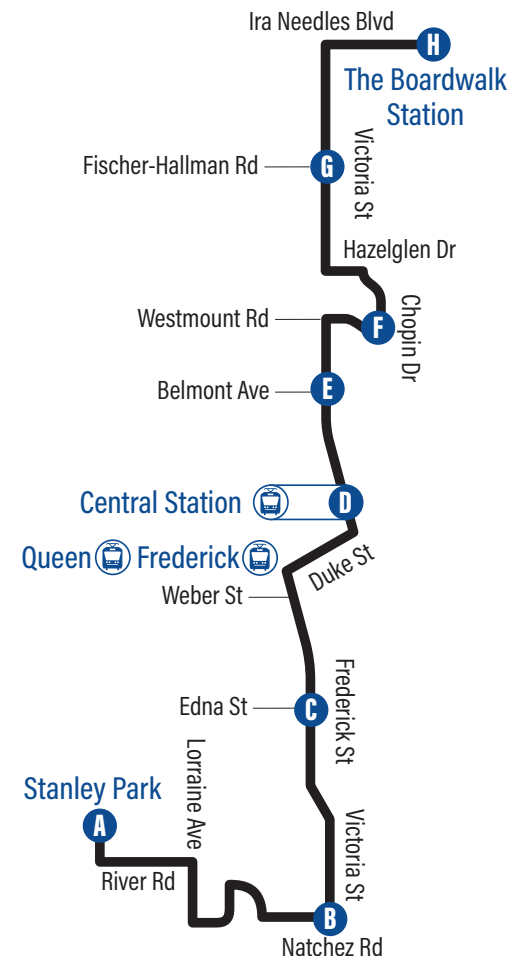

Effective: September 6, 2021

Connection to 301 ION light rail

Time Point