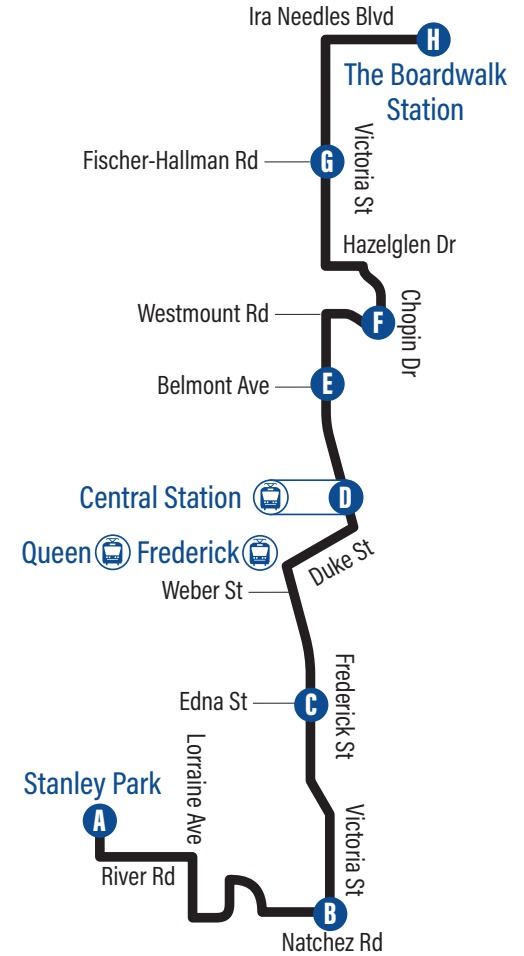

to Stanley Park

H The Boardwalk Station	3881
Victoria / Path To Winding Meadow	3554
Victoria / Bramblewood	3553
Victoria / Westforest	3555
Victoria / Eastforest	3208
Victoria / Oprington	3210
G Victoria / Fischer-Hallman	3142
Victoria / Monte Carlo	3212
Hazelglen / Mooregate	3214
Hazelglen / Chopin	3215
F Chopin / Westmount	3216
Westmount / Kam	3217
Victoria / Westmount	3218
Victoria / Paulander	3219
Victoria / Lawrence	3220
E Victoria / Belmont	3564
Victoria / Patricia	3221
Victoria / Iron Horse Trail	3222
Victoria / West	3565
Victoria / Park	3224
Victoria / Michael	3225
Victoria / Joseph	3227
D Central Station	3226
Duke / Francis	1895
Kitchener City Hall Station	1899
Frederick / Weber	3575
Frederick / Region Of Waterloo Headquarters	1001
Frederick / Otto	1002
Frederick / Samuel	1003
Frederick / Memer	1004
C Frederick / Frederick Mall	1006
Frederick / Ann	1007
Frederick / Bruce	1008
Frederick / Lois	1009
Frederick / River	1010
Frederick / Turner	3559
Victoria / Frederick	2333
Victoria / Forfar	2335
B Victoria / Natchez	2336
Natchez / Rothesay	1680
Natchez / Matthew	1681
Halifax / Natchez	1682
Halifax / Confederation	1683
Confederation / Lorraine	1684
Lorraine / Birkshire	2394
River / Hickson	1014
River / Path To Secord	1015
River / Ottawa	1016
River / Stanley Park Mall	1017
A Stanley Park Mall	1668

Effective: January 3, 2022

Connection to 301 ION light rail
Time Point

519-585-7555 www.grt.ca TTY: 519-575-4608
Text: 57555 & key in your bus stop number