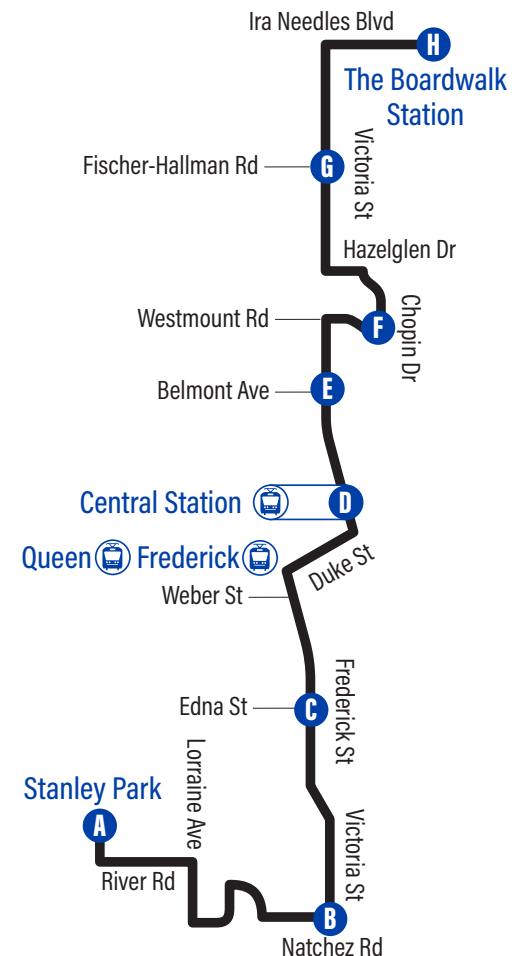

Effective: June 27, 2022

Connection to 301 ION light rail

Time Point