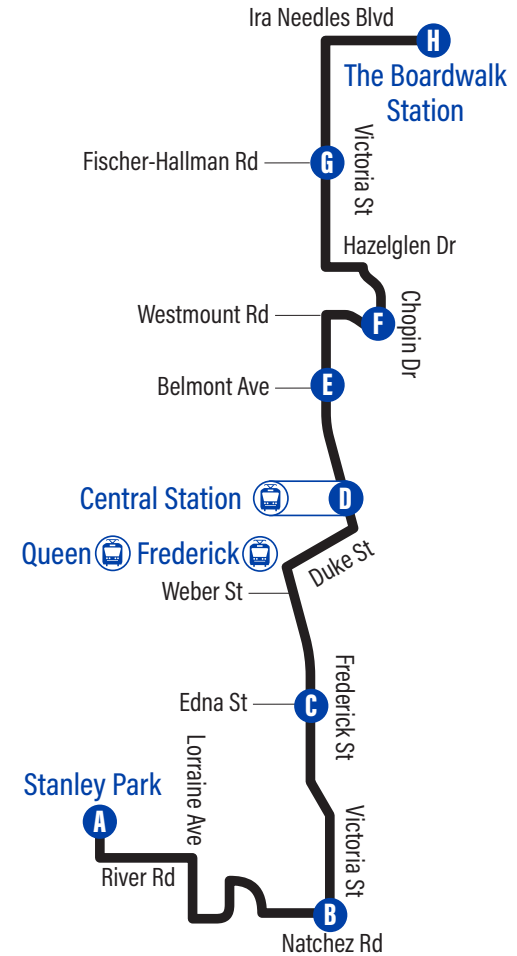

to Stanley Park

H The Boardwalk Station	3881
Victoria / Path To Winding Meadow	3554
Victoria / Bramblewood	3553
Victoria / Westforest	3555
Victoria / Eastforest	3208
Victoria / Oprington	3210
G Victoria / Fischer-Hallman	3142
Victoria / Monte Carlo	3212
Hazelglen / Mooregate	3214
Hazelglen / Chopin	3215
F Chopin / Westmount	3216
Westmount / Kam	3217
Victoria / Westmount	3218
Victoria / Paulander	3219
Victoria / Lawrence	3220
E Victoria / Belmont	3564
Victoria / Patricia	3221
Victoria / Iron Horse Trail	3222
Victoria / West	3565
Victoria / Park	3224
Victoria / Michael	3225
Victoria / Joseph	3227
D Central Station	3226
Duke / Francis	1895
Kitchener City Hall Station	1899
Frederick / Weber	3575
Frederick / Region Of Waterloo Headquarters	1001
Frederick / Otto	1002
Frederick / Samuel	1003
Frederick / Memer	1004
C Frederick / Frederick Mall	1006
Frederick / Ann	1007
Frederick / Bruce	1008
Frederick / Lois	1009
Frederick / River	1010
Frederick / Turner	3559
Victoria / Frederick	2333
Victoria / Forfar	2335
B Victoria / Natchez	2336
Natchez / Rothsay	1680
Natchez / Matthew	1681
Halifax / Natchez	1682
Halifax / Confederation	1683
Confederation / Lorraine	1684
Lorraine / Birkshire	2394
River / Hickson	1014
River / Path To Secord	1015
River / Ottawa	1016
River / Stanley Park Mall	1017
A Stanley Park Mall	1668

Effective: January 2, 2023

Connection to 301 ION light rail

Time Point