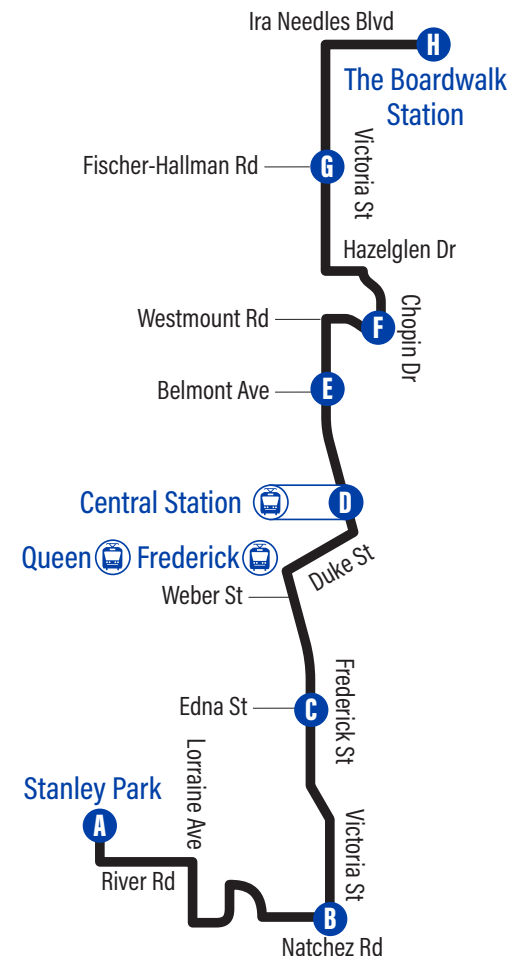

Effective: April 24, 2023

Connection to 301 ION light rail

Time Point