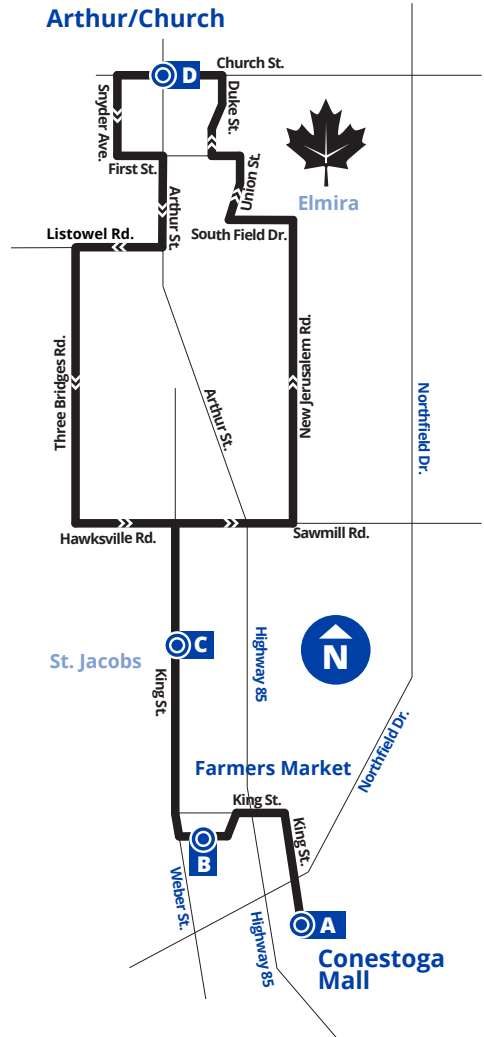

E Church / Walker 3818

Snyder / Church	3819
Snyder / South	3820
Snyder / Brubacher	3821
Snyder / Second	3822
First / Snyder	3823
Arthur / Howard	3824
Arthur / South Field	3825
Arthur / South Parkwood	3826
Arthur / Union	3827

C King / Front 3829

King / Cedar	3830
King / High Crest	4089
King / Henry	3831
King / Printery	3832
King / Lobsinger	3841
King / Weber	4039

B St. Jacobs Market 3833

Farmers Market / Walmart	3834
King / Bridge	3728
King / Northland	2095
King / Northland	3847

A Conestoga Mall 1126

Elmira - Maple Syrup Festival

Route 21

Saturday, April 6, 2019

Shuttle Special Schedule

Arthur/Church

For the most current bus stop listing, visit www.grt.ca

519-585-7555 www.grt.ca TTY: 519-575-4608
Text: 57555 & key in your bus stop number