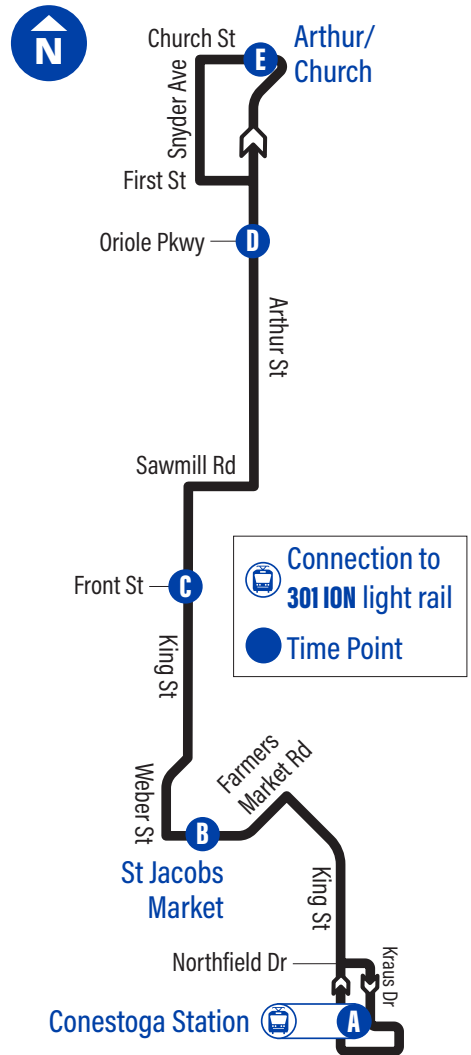

to Conestoga
Station, Waterloo

A Conestoga Station	3798
Conestoga Station	4004
King / Northfield	2089
600 King St. N.	3848
King / Northland	2090
King / Martin Grove	3727
Farmers Market Rd. / King	3807
B Farmers Market Rd. / St Jacobs Market	2091
King / Weber (St Jacobs)	4040
King / Lobsinger	3836
King / Printery	3808
King / Henry	2092
King / High Crest	4090
King / Cedar	2093
C King / Front	2094
Sawmill / Parkside	3809
Sawmill / Arthur	3729
Arthur / Gerrat	3837
728 Arthur St. S.	3884
Arthur / Scotch Line	3838
Arthur / Union	3810
Arthur / Earl Martin	3811
Arthur / South Field	3812
D Arthur / Oriole	3813
Arthur / First	3873
Arthur / Brubacher	3814
Arthur / Park	3815
Arthur / Wyatt	3816
E Arthur / Church	3817

E Arthur / Church	3817
Church / Walker	3818
Snyder / Church	3819
Snyder / South	3820
Snyder / Woolwich	3821
Memorial Centre	3821
Snyder / Second	3822
First / Snyder	3823
D Arthur / Oriole	3824
Arthur / Whipporwill	3825
Arthur / South Parkwood	3826
Arthur / Listowel	3827
Arthur / Scotch Line	3839
728 Arthur St. S.	3885
Arthur / Gerrat	3840
Sawmill / Parkside	3828
C King / Front	3829
King / Cedar	3830
King / High Crest	4089
King / Henry	3831
King / Printery	3832
King / Lobsinger	3841
King / Weber (St Jacobs)	4039
B Farmers Market Rd. / St Jacobs Market	3833
Farmers Market Rd. / King	3834
King / Bridge	3728
King / Wyman	2095
610 King St. N.	3847
Kraus / Northfield	1212
A Conestoga Station	3798

Elmira

GRT
GRAND RIVER TRANSIT

21

Effective: September 7, 2020

easyGO

For the most current bus stop listing,
visit www.grt.ca

519-585-7555 www.grt.ca TTY: 519-575-4608
Text: 57555 & key in your bus stop number