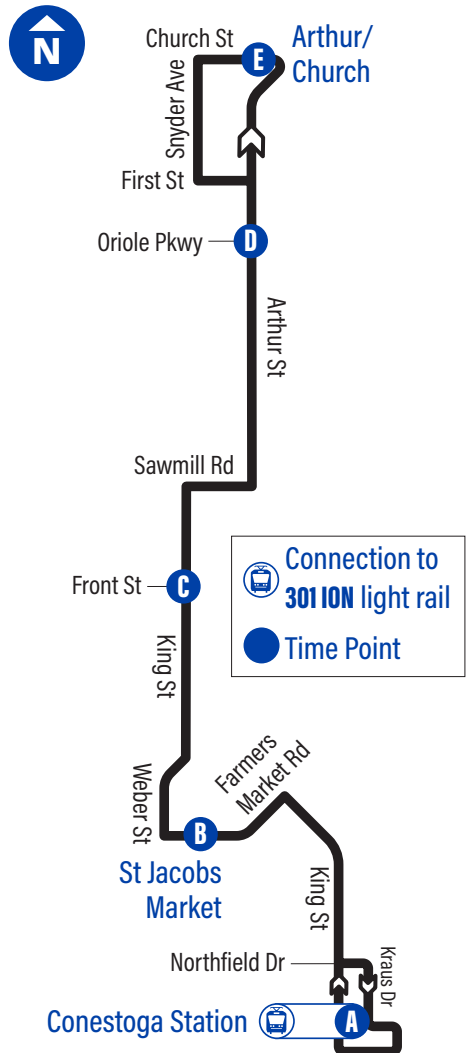

to Conestoga
Station, Waterloo

A Conestoga Station 3798

Conestoga Station 4004

King / Northfield 2089

600 King St. N. 3848

King / Northland 2090

King / Martin Grove 3727

Farmers Market Rd. / King 3807

B Farmers Market Rd. / St Jacobs Market 2091

King / Weber (St Jacobs) 4040

King / Lobsinger 3836

King / Printery 3808

King / Henry 2092

King / High Crest 4090

King / Cedar 2093

C King / Front 2094

Sawmill / Parkside 3809

Sawmill / Arthur 3729

Arthur / Gerrat 3837

728 Arthur St. S. 3884

Arthur / Scotch Line 3838

Arthur / Union 3810

Arthur / Earl Martin 3811

Arthur / South Field 3812

D Arthur / Oriole 3813

Arthur / First 3873

Arthur / Brubacher 3814

Arthur / Park 3815

Arthur / Wyatt 3816

E Arthur / Church 3817

E Arthur / Church 3817

Church / Walker 3818

Snyder / Church 3819

Snyder / South 3820

Snyder / Woolwich 3821

Memorial Centre 3822

Snyder / Second 3822

First / Snyder 3823

D Arthur / Oriole 3824

Arthur / Whipperwill 3825

Arthur / South Parkwood 3826

Arthur / Listowel 3827

Arthur / Scotch Line 3839

728 Arthur St. S. 3885

Arthur / Gerrat 3840

Sawmill / Parkside 3828

C King / Front 3829

King / Cedar 3830

King / High Crest 4089

King / Henry 3831

King / Printery 3832

King / Lobsinger 3841

King / Weber (St Jacobs) 4039

B Farmers Market Rd. / St Jacobs Market 3833

Farmers Market Rd. / King 3834

King / Bridge 3728

King / Wyman 2095

610 King St. N. 3847

Kraus / Northfield 1212

A Conestoga Station 3798

Elmira

GRT
GRAND RIVER TRANSIT

21

Effective: April 5, 2021

easyGO

For the most current bus stop listing,
visit www.grt.ca

519-585-7555 www.grt.ca TTY: 519-575-4608
Text: 57555 & key in your bus stop number