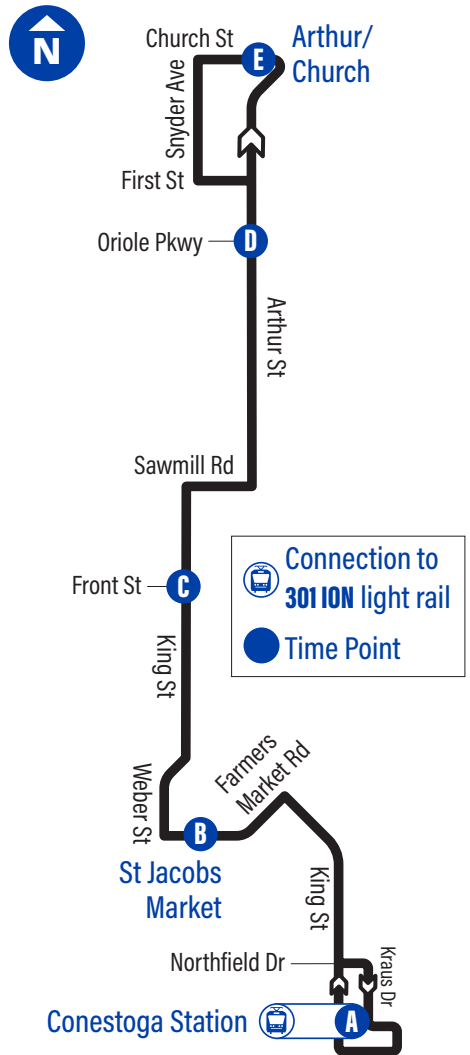

Bus Stops

to Arthur/Church, Elmira

to Conestoga Station, Waterloo

A Conestoga Station	3798
Conestoga Station	4004
King / Northfield	2089
600 King St. N.	3848
King / Northland	2090
King / Martin Grove	3727
Farmers Market Rd. / King	3807
B Farmers Market Rd. / St Jacobs Market	2091
King / Weber (St Jacobs)	4040
King / Lobsinger	3836
King / Printery	3808
King / Henry	2092
King / High Crest	4090
King / Cedar	2093
C King / Front	2094
Sawmill / Parkside	3809
Sawmill / Arthur	3729
Arthur / Gerrat	3837
728 Arthur St. S.	3884
Arthur / Scotch Line	3838
Arthur / Union	3810
Arthur / Earl Martin	3811
Arthur / South Field	3812
D Arthur / Oriole	3813
Arthur / First	3873
Arthur / Brubacher	3814
Arthur / Park	3815
Arthur / Wyatt	3816
E Arthur / Church	3817

E Arthur / Church	3817
Church / Walker	3818
Snyder / Church	3819
Snyder / South	3820
Snyder / Woolwich	
Memorial Centre	3821
Snyder / Second	3822
First / Snyder	3823
D Arthur / Oriole	3824
Arthur / Whipporwill	3825
Arthur / South Parkwood	3826
Arthur / Listowel	3827
Arthur / Scotch Line	3839
728 Arthur St. S.	3885
Arthur / Gerrat	3840
Sawmill / Parkside	3828
C King / Front	3829
King / Cedar	3830
King / High Crest	4089
King / Henry	3831
King / Printery	3832
King / Lobsinger	3841
King / Weber (St Jacobs)	4039
B Farmers Market Rd. / St Jacobs Market	3833
Farmers Market Rd. / King	3834
King / Bridge	3728
King / Wyman	2095
610 King St. N.	3847
Kraus / Northfield	1212
A Conestoga Station	3798

Elmira

21

Effective: September 4, 2023

For the most current bus stop listing, visit www.grt.ca

519-585-7555 www.grt.ca TTY: 519-575-4608
Text: 57555 & key in your bus stop number