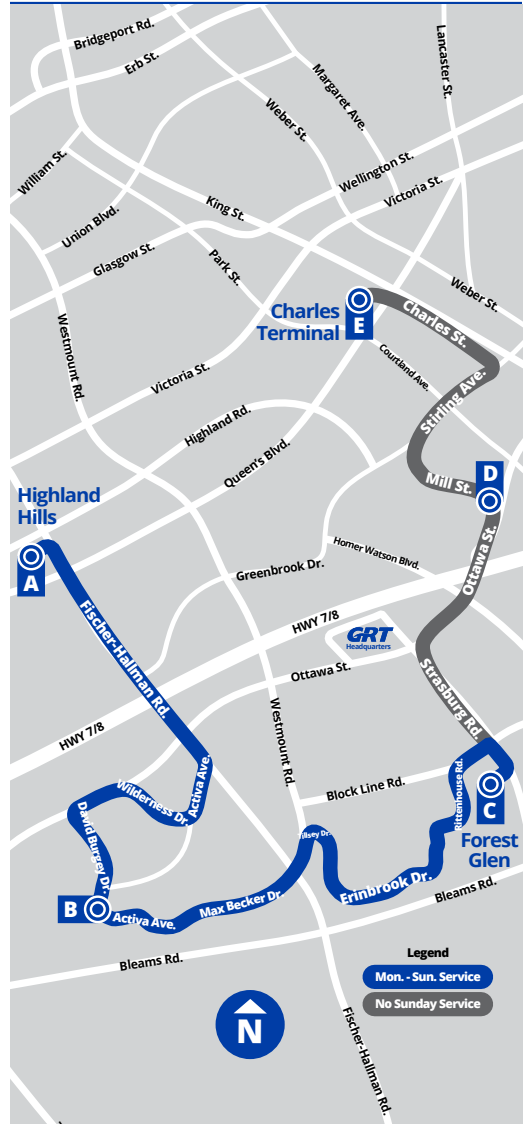

D Mill / Ottawa 2911

Mill / Borden	2912
Mill / Heiman	2913
Mill / Stirling	2914
Stirling / Courtland	2915
Charles / Stirling	1386
Charles / Cameron	2919
Charles / Cedar	2920
Charles / Benton	1376

E Charles Terminal 2710

B David Bergey / Activa 2960

David Bergey/Peach Blossom	2961
David Bergey / Ottawa	2962
Walkway To Watercress	2963
Ottawa / Wilderness	2964
Wilderness / Pine Martin	2965

B David Bergey / Activa 2960

David Bergey/Peach Blossom	2961
David Bergey / Ottawa	2962
Walkway To Watercress	2963
Ottawa / Wilderness	2964
Wilderness / Pine Martin	2965
Fischer-Hallman / Activa	3893
Fischer-Hallman / Ottawa	2969
Fischer-Hallman/	2970
Greenbrook	2971
Fischer-Hallman / McGarry	2971
Forest Heights C. I.	2972
Fischer-Hallman / Summit	2973
Fischer-Hallman / Queen's	2986

A Highland Hills Mall 2974

Laurentian West

Route 22

Effective: October 16, 2017

Weekday Schedule

To Highland Hills

Charles Terminal (Depart)	Ottawa / Alpine	Forest Glen Plaza (Arrive)	Forest Glen Plaza (Depart)	Activa / David Bergey	Highland Hills Mall (Arrive)
E	D	C	C	B	A
				5:59	6:10
6:25	6:36	6:40	6:45	7:00	7:11
6:52	7:03	7:07	7:15	7:30	7:41
7:22	7:33	7:37	7:45	8:00	8:11
7:53	8:04	8:08	8:15	8:30	8:41
8:23	8:34	8:38	8:45	9:00	9:11
8:53	9:04	9:08	9:15	9:30	9:41
9:23	9:33	9:38	9:45	9:59	10:09
9:51	10:01	10:06	10:13	10:27	10:37
10:21	10:31	10:36	10:43	10:57	11:07
10:51	11:01	11:06	11:13	11:27	11:37
11:21	11:31	11:36	11:43	11:57	12:07
11:51	12:01	12:06	12:13	12:27	12:37
12:21	12:31	12:36	12:43	12:57	1:07
12:51	1:01	1:06	1:13	1:27	1:37
1:21	1:31	1:36	1:43	1:57	2:07
1:51	2:01	2:06	2:13	2:27	2:37
2:21	2:33	2:38	2:43	2:58	3:09
2:51	3:03	3:08	3:13	3:28	3:39
3:21	3:33	3:38	3:43	3:58	4:09
3:51	4:03	4:08	4:13	4:28	4:39
4:21	4:33	4:38	4:44	4:59	5:10
4:51	5:03	5:08	5:15	5:30	5:41
5:21	5:33	5:38	5:45	6:00	6:11
5:51	6:03	6:08	6:13	6:28	6:39
6:25	6:35	6:39	6:45	6:59	7:09
7:25	7:35	7:39	7:45	7:59	8:09
8:25	8:35	8:39	8:45	8:59	9:09
9:25	9:35	9:39	9:45	9:59	10:09
10:25	10:35	10:39	10:45	10:59	11:09