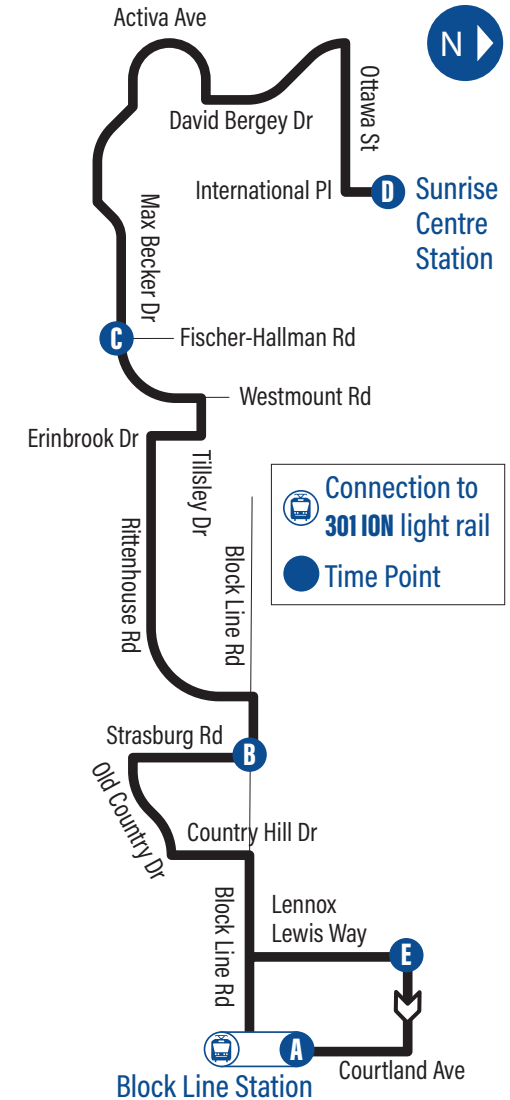

to Block Line Station

D Sunrise Centre Station	1676
Ottawa / International	2990
Ottawa / Path To Wake Robin	2991
David Bergey / Ottawa	2992
David Bergey / Peach Blossom	2993
David Bergey / Activa	2994
Activa / Isaiah	2995
Activa / Snowdrop	2996
Activa / Reistview	2997
Activa / Periwinkle	2998
Activa / Sweet William	2999
Max Becker / Copper Leaf	3000
Max Becker / Commonwealth	3001
Max Becker / Fischer-Hallman	3002
C Westmount / Fischer-Hallman	2065
Tillsley / Westmount	3005
Erinbrook / Rittenhouse	2328
Rittenhouse / Path To Erinbrook Park	2329
Rittenhouse / Erinbrook	2330
Rittenhouse / Goundry	2331
Rittenhouse / Brookfield	2332
Rittenhouse / Block Line	3016
B Strasburg / Block Line	2884
Strasburg / Forest Glen Plaza	1548
Old Country / Strasburg	3037
Old Country / Century Hill	3038
Old Country / Country Hill	1662
Country Hill / Cedarhill	3043
Country Hill / Block Line	3044
Block Line / Kingswood	1028
Block Line / Fallowfield	2024
Block Line / St Marys High School	2025
Lennox Lewis / Activa Sportsplex	1669
E Lennox Lewis / The Family Centre	1670
A Block Line Station	1463

Laurentian West

22

GRAND RIVER TRANSIT

Effective: January 6, 2020

easyGO

Monday to Friday Schedule

to Sunrise Centre Station

Depart >>> >>> Arrive