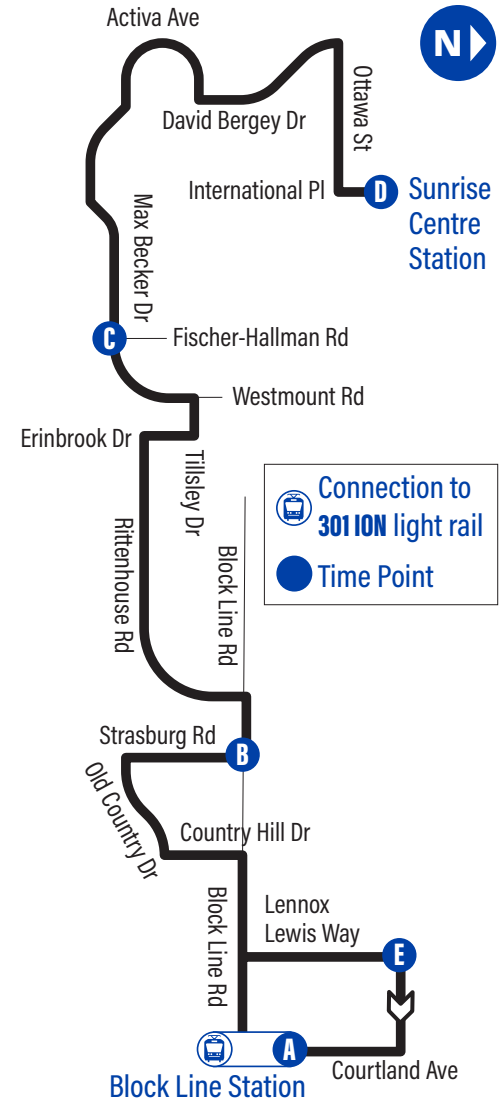

to Block Line Station

Sunrise Centre Station	1672
Ottawa / Path To Wake Robin	2991
David Bergey / Ottawa	2992
David Bergey / Peach Blossom	2993
David Bergey / Activa	2994
Activa / Isaiah	2995
Activa / Snowdrop	2996
Activa / Reistview	2997
Activa / Periwinkle	2998
Activa / Sweet William	2999
Max Becker / Copper Leaf	3000
Max Becker / Commonwealth	3001
Max Becker / Fischer-Hallman	3002
C Westmount / Fischer-Hallman	2065
Tillsley / Westmount	3005
Erinbrook / Rittenhouse	2328
Rittenhouse / Path To Erinbrook Park	2329
Rittenhouse / Erinbrook	2330
Rittenhouse / Goundry	2331
Rittenhouse / Brookfield	2332
Rittenhouse / Block Line	3016
B Strasburg / Block Line	2884
Strasburg / Forest Glen Plaza	1548
Old Country / Strasburg	3037
Old Country / Century Hill	3038
Old Country / Country Hill	1662
Country Hill / Cedarhill	3043
Country Hill / Block Line	3044
Block Line / Kingswood	1028
Block Line / Fallowfield	2024
Block Line / St Marys High School	2025
Lennox Lewis / Activa Sportsplex	1669
E Lennox Lewis / The Family Centre	1670
A Block Line Station	1463

Laurentian West

22

GRAND RIVER TRANSIT

Effective: September 7, 2020

easyGO

519-585-7555 www.grt.ca TTY: 519-575-4608
Text: 57555 & key in your bus stop number

Monday to Friday Schedule

to Sunrise Centre Station