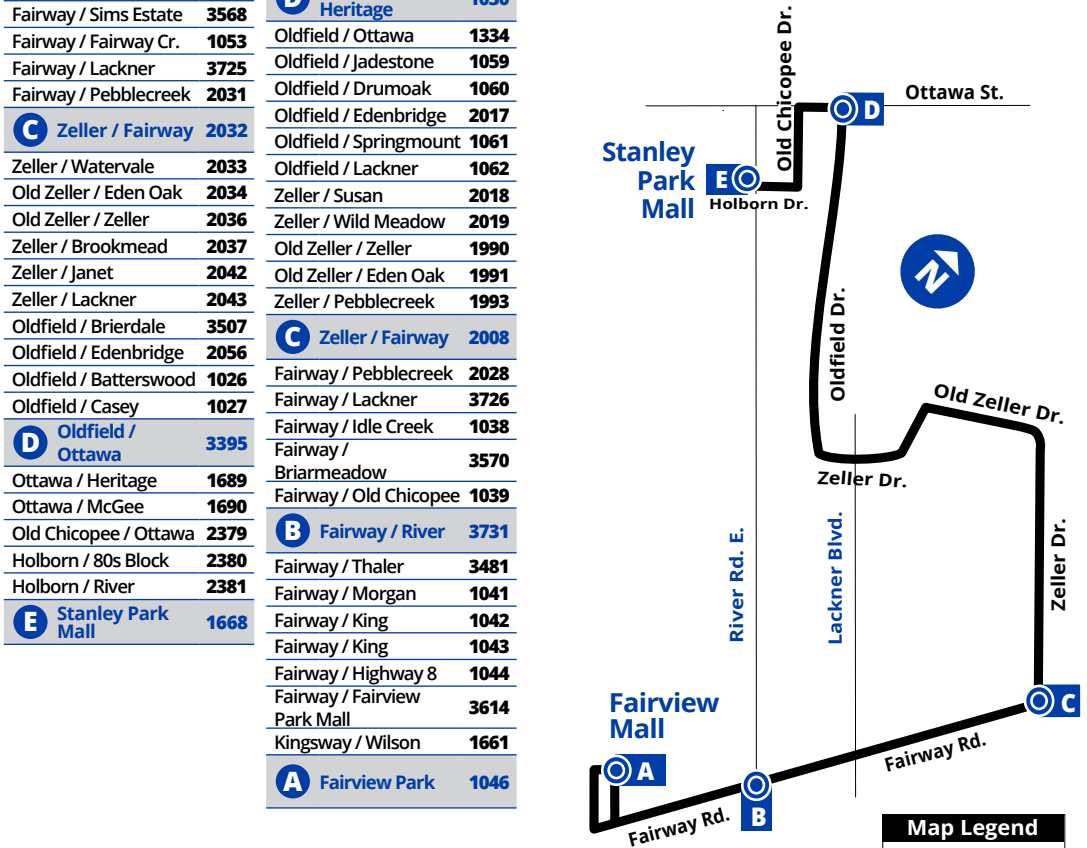

Kingsway / Wilson 1661

A Fairview Park 1046

Idlewood

GRT
GRAND RIVER TRANSIT

Route
23

Effective: January 7, 2016

Map Legend	
	Cross Street
	Time Point

Weekday Schedule