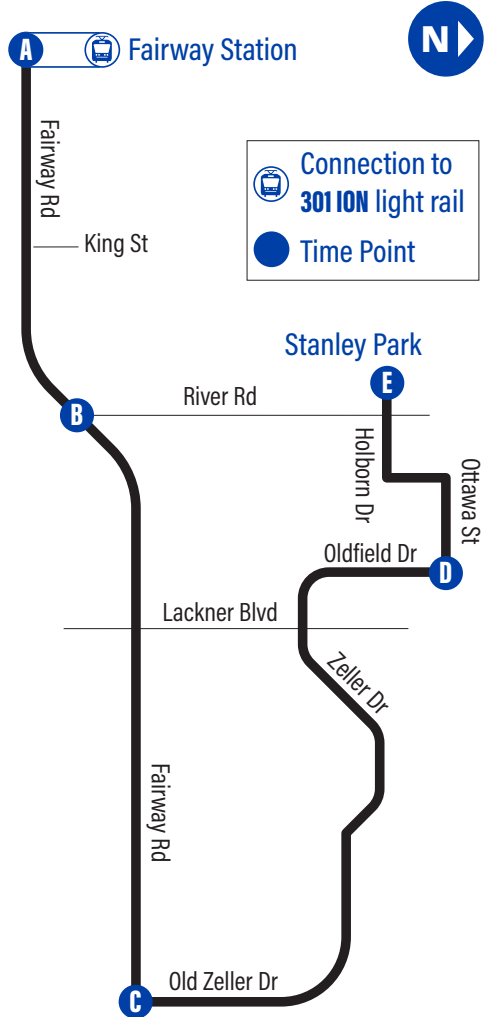

Saturday Schedule

Idlewood

23

Effective: September 7, 2020

to Stanley Park

to Fairway Station

Depart >>> Arrive

Depart >>> Arrive

to Stanley Park					to Fairway Station				
Station	Station	Station	Station	Station	Station	Station	Station	Station	Station
A	B	C	D	E	E	D	C	B	A
Fairway Station	Fairway / River	Old Zeller / Fairway	Oldfield / Ottawa	Stanley Park Mall	Stanley Park Mall	Ottawa / Heritage	Old Zeller / Fairway	Fairway / River	Fairway Station
6:45	6:50	6:56	7:03	7:08	7:00	7:04	7:10	7:15	7:21
7:15	7:20	7:26	7:33	7:38	7:30	7:34	7:40	7:45	7:51
7:45	7:50	7:56	8:03	8:08	8:00	8:04	8:10	8:15	8:21
8:15	8:20	8:26	8:33	8:38	8:30	8:34	8:40	8:45	8:51
8:45	8:50	8:56	9:03	9:08	9:00	9:04	9:11	9:17	9:24
9:15	9:22	9:28	9:36	9:41	9:30	9:34	9:41	9:47	9:54
9:45	9:52	9:58	10:06	10:11	10:00	10:04	10:11	10:17	10:24
10:15	10:22	10:28	10:36	10:41	10:30	10:34	10:41	10:47	10:54
10:45	10:52	10:58	11:06	11:11	11:00	11:04	11:11	11:17	11:24
11:15	11:22	11:28	11:36	11:41	11:30	11:34	11:41	11:47	11:54
11:45	11:52	11:58	12:06	12:11	12:00	12:04	12:11	12:17	12:24
12:15	12:22	12:28	12:36	12:41	12:30	12:34	12:41	12:47	12:54
12:45	12:52	12:58	1:06	1:11	1:00	1:04	1:11	1:17	1:24
1:15	1:22	1:28	1:36	1:41	1:30	1:34	1:41	1:47	1:54
1:45	1:52	1:58	2:06	2:11	2:00	2:04	2:11	2:17	2:24
2:15	2:22	2:28	2:36	2:41	2:30	2:34	2:41	2:47	2:54
2:45	2:52	2:58	3:06	3:11	3:00	3:04	3:11	3:17	3:24
3:15	3:22	3:28	3:36	3:41	3:30	3:34	3:41	3:47	3:54
3:45	3:52	3:58	4:06	4:11	4:00	4:04	4:11	4:17	4:24
4:15	4:22	4:28	4:36	4:41	4:30	4:34	4:41	4:47	4:54
4:45	4:52	4:58	5:06	5:11	5:00	5:04	5:11	5:17	5:24
5:15	5:22	5:28	5:36	5:41	5:30	5:34	5:41	5:47	5:54
5:45	5:52	5:58	6:05	6:10	6:00	6:04	6:10	6:15	6:21
6:15	6:20	6:26	6:33	6:38	6:30	6:34	6:40	6:45	6:51
6:45	6:50	6:56	7:03	7:08	7:00	7:04	7:10	7:15	7:21
7:15	7:20	7:26	7:33	7:38	7:30	7:34	7:40	7:45	7:51
7:45	7:50	7:56	8:03	8:08	8:15	8:19	8:25	8:30	8:36
8:15	8:20	8:26	8:33	8:38	8:45	8:49	8:55	9:00	9:06
8:45	8:50	8:56	9:03	9:08	9:15	9:19	9:25	9:30	9:36
9:15	9:20	9:26	9:33	9:38					