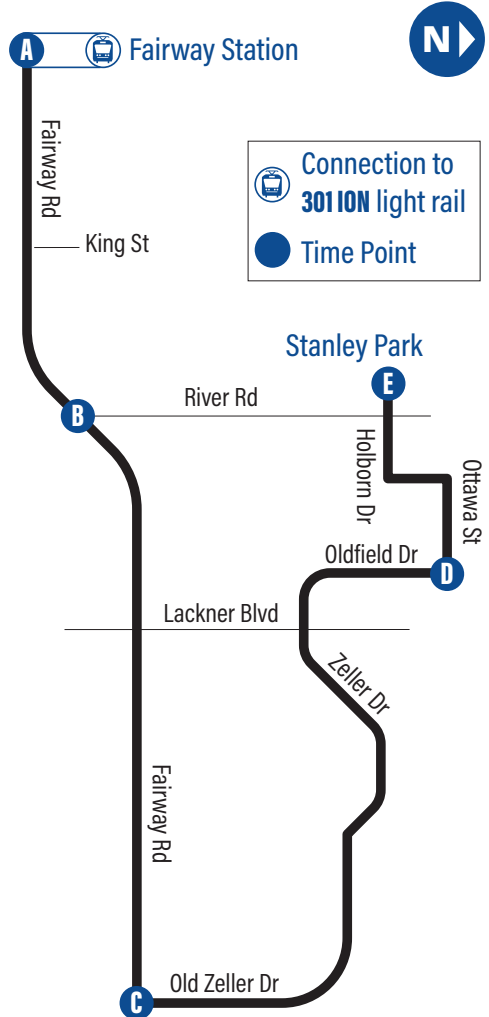

Fairway / Thaler	3481
Fairway / Morgan	1041
Fairway / King (East Side)	1042
Fairway / King (West Side)	1043
Fairway / Wabanaki	1044

A Fairway Station 3491

Idlewood

23

Effective: September 6, 2021

Monday to Friday Schedule