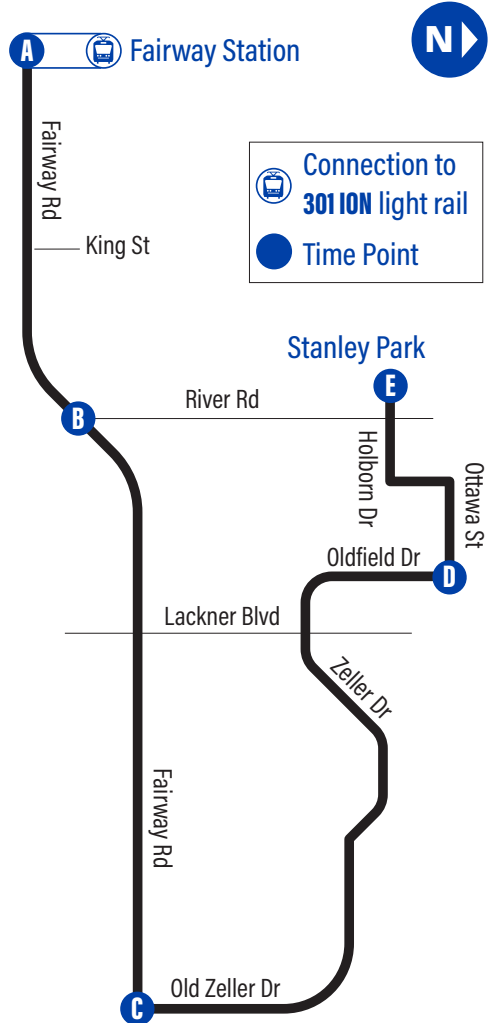

Fairway / Thaler	3481
Fairway / Morgan	1041
Fairway / King (East Side)	1042
Fairway / King (West Side)	1043
Fairway / Wabanaki	1044

A Fairway Station 3491

Idlewood

23

Effective: May 2, 2022

easyGO

519-585-7555 www.grt.ca TTY: 519-575-4608
Text: 57555 & key in your bus stop number