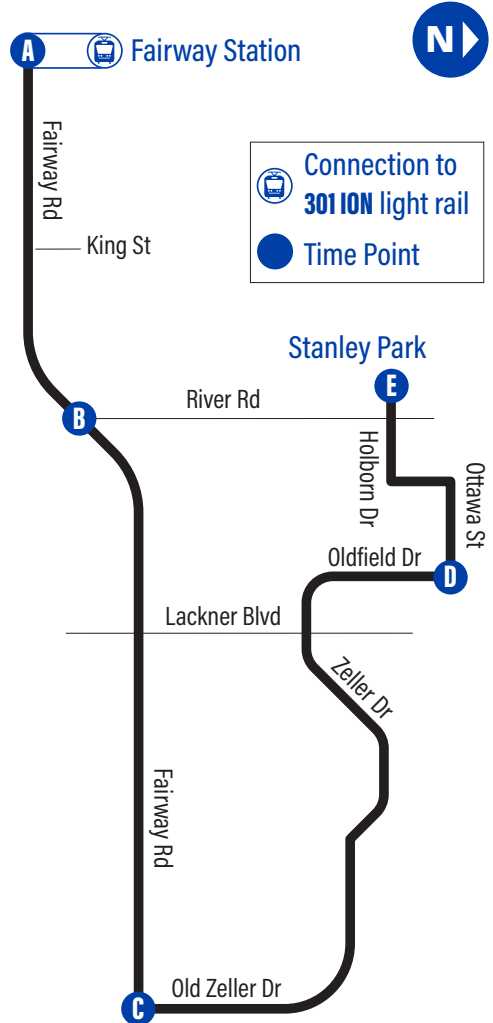

B Fairway / River 1052

Fairway / Sims Estate 3568

Fairway / Fairway Cres. 1053

900 Fairway Rd. N. 3725

Fairway / Chicopee Hills 2029

Fairway / Upper Mercer 2031

C Zeller / Fairway 2032

Zeller / Watervale 2033

Old Zeller / Eden Oak 2034

Old Zeller / Zeller 2036

Zeller / Brookmead 2037

Zeller / Janet 2042

Zeller / Lackner 2043

Oldfield / Brierdale 3507

Old Zeller / Edenbridge 2056

Oldfield / Batterswood 1026

Oldfield / Casey 1027

D Oldfield / Ottawa 3395

Ottawa / Heritage 1689

Ottawa / Mcgee 1690

Old Chicopee / Ottawa 2379

Holborn / Old Chicopee 2380

Holborn / Stanley Park Mall 2381

E Stanley Park Mall 1668

E Stanley Park Mall 1668

Holborn / Holborn Ct. 2382

Holborn / Old Chicopee 2383

Ottawa / Old Chicopee 2384

Ottawa / Mcgee 1671

D Ottawa / Heritage 1030

Oldfield / Ottawa 1334

Oldfield / Jadestone 1059

Oldfield / Drumoak 1060

Oldfield / Edenbridge 2017

Oldfield / Springmount 1061

Oldfield / Lackner 1062

Zeller / Susan 2018

Zeller / Wild Meadow 2019

Old Zeller / Zeller 1990

Old Zeller / Path To Pebblecreek Ct. 1991

Zeller / Pebblecreek 1993

C Old Zeller / Fairway 2008

Fairway / Pebblecreek 2028

Fairway / Chicopee Hills 2030

Fairway / Lackner 3726

Fairway / Idle Creek 1038

Fairway / Briar Meadow 3570

Fairway / Old Chicopee 1039

B Fairway / River 3731

Fairway / Thaler 3481

Fairway / Morgan 1041

Fairway / King (East Side) 1042

Fairway / King (West Side) 1043

Fairway / Wabanaki 1044

A Fairway Station 3491

Idlewood

23

Effective: September 5, 2022

easyGO

519-585-7555 www.grt.ca TTY: 519-575-4608
Text: 57555 & key in your bus stop number