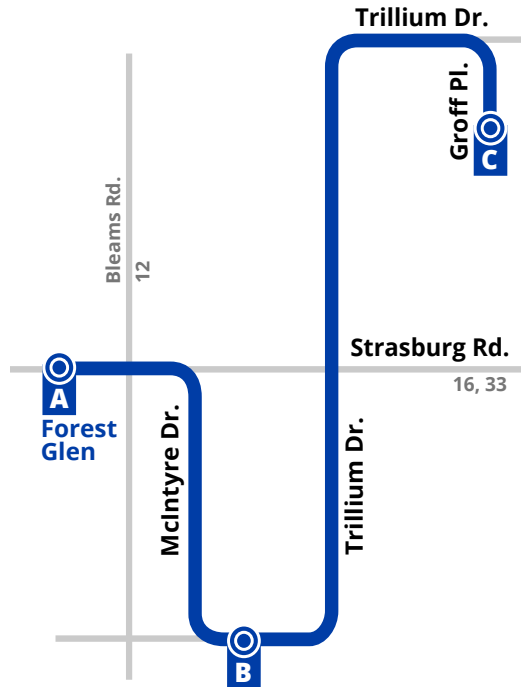

B Trillium / Washburn 1799

McIntyre / Trillium 1800

McIntyre / 200s Block 1801

McIntyre / McBrine 1802

McIntyre / Strasburg 1803

Strasburg / Shoemaker 1845

Strasburg / Bleams 1864

Strasburg / Old Country 1865

A Forest Glen 1765

Trillium

Route

26

Effective: September 3, 2018

For the most current bus stop listing, visit www.grt.ca

519-585-7555 www.grt.ca TTY: 519-575-4608
Text: 57555 & key in your bus stop number

EasyGO makes taking transit easy

Weekday Schedule

(No Saturday, Sunday or Holiday Service)

To Trillium/ Groff		
Forest Glen (Depart)	Trillium / Washburn	Trillium Groff (Arrive)
A	B	C
6:15	6:20	6:26
6:45	6:50	6:56
7:15	7:20	7:26
7:45	7:50	7:56
8:15	8:20	8:26
8:45	8:50	8:56
2:15	2:20	2:26
2:45	2:50	2:56
3:15	3:20	3:26
3:45	3:50	3:56
4:15	4:20	4:26
4:45	4:50	4:56
5:15	5:20	5:26
5:45	5:50	5:56
10:45	10:50	10:56

To Forest Glen		
Trillium Groff (Arrive)	Trillium / Washburn	Forest Glen (Arrive)
C	B	A
6:30	6:35	6:41
7:00	7:05	7:11
7:30	7:35	7:41
8:00	8:05	8:11
8:30	8:35	8:41
9:00	9:05	9:11
2:31	2:36	2:42
3:01	3:06	3:12
3:31	3:36	3:42
4:01	4:06	4:12
4:31	4:36	4:42
5:01	5:06	5:12
5:31	5:36	5:42
6:01	6:06	6:12
11:02	11:07	11:13