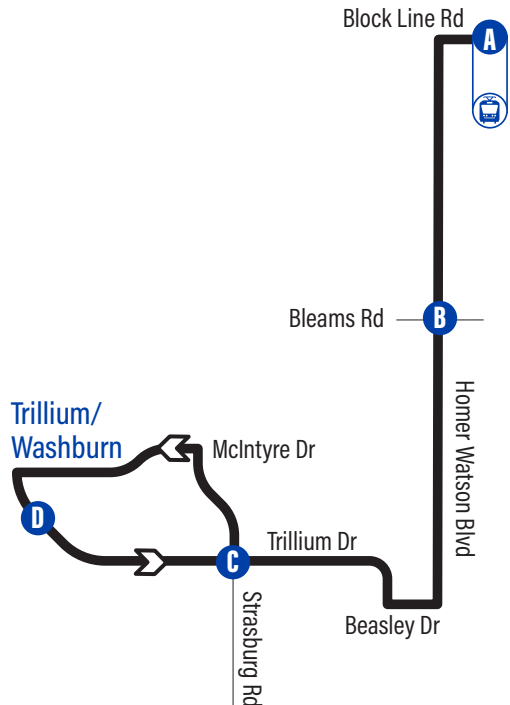

A Block Line Station 1463

Block Line / St Marys High School	3474
Block Line / Hanover	1033

B Homer Watson / Beams 2398

Beasley / Homer Watson	2399
Trillium / Steckle	1792
Trillium / Adam Ferrie	1793
Trillium / Shoemaker	1794

C Trillium / Strasburg 1691

1455 Strasburg Rd.	1843
Mcintyre / Strasburg	1777
Mcintyre / Mcbrine	1778
222 McIntyre Dr.	1779
Mcintyre / Trillium	1780

D Trillium / Washburn 1781

D Trillium / Washburn 1781

820 Trillium Dr.	3724
Trillium / Huron Natural Area	1782
680 Trillium Dr.	1783
Trillium / Mcbrine	1784

C Trillium / Strasburg 1785

Trillium / Shoemaker	1786
Trillium / Adam Ferrie	1787
Trillium / Steckle	1788
Trillium / Beasley	2385
Beasley / Homer Watson	2386

B Homer Watson / Beams 2387

Block Line / Fallowfield	2024
Block Line / St Marys High School	2025

A Block Line Station 1463

EasyGO makes taking transit easy

1. Online Trip Planner: www.grt.ca
2. Next Bus Text: get information on the next bus times sent to your phone (does not apply to Flex Stops) **Text 57555 + (4 digit bus stop #)**
3. Next Bus Call: call to hear the next bus times for your stop (does not apply to Flex Stops) **519-585-7555**
4. EasyGO Mobile: GRT's official mobile application for real-time bus departure information **Available on Android, BlackBerry, iOS & Windows App Stores**
5. EasyGO Real-Time Desktop Map: plan trips by seeing and click on different routes and stops **www.grt.ca**

Trillium

26

Effective: January 6, 2020

Block Line Station

Connection to 301 ION light rail
Time Point

519-585-7555 www.grt.ca TTY: 519-575-4608
Text: 57555 & key in your bus stop number