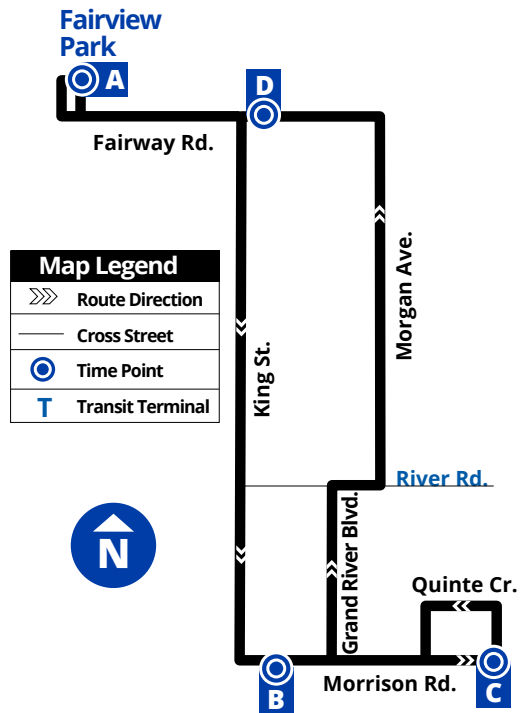

Fairway / Highway 8 **1044**

Fairway / Fairview Park **1045**

A Fairview Park 1558

Chicopee

GRT
GRAND RIVER TRANSIT

Route 27

Effective: September 4, 2017

For the most current bus stop listing, visit www.grt.ca

519-585-7555 www.grt.ca TTY: 519-575-4608
Text: 57555 & key in your bus stop number

Weekday Schedule

Fairview Park (Depart)	Morrison / Freeport Hospital	Quinte / Morrison	King / Fairway	Fairview Park (Arrive)
A	B	C	D	A
5:55	6:01	6:04	6:10	6:13
6:35	6:41	6:44	6:50	6:53
7:05	7:11	7:14	7:20	7:23
7:35	7:41	7:44	7:50	7:53
8:05	8:11	8:14	8:20	8:23
8:35	8:41	8:44	8:50	8:53
9:05	9:11	9:14	9:20	9:23
9:35	9:41	9:44	9:50	9:53
10:05	10:11	10:14	10:20	10:23
10:35	10:41	10:44	10:50	10:53
11:05	11:11	11:14	11:20	11:23
11:35	11:41	11:44	11:50	11:53
12:05	12:11	12:14	12:20	12:23
12:35	12:41	12:44	12:50	12:53
1:05	1:11	1:14	1:20	1:23
1:35	1:41	1:44	1:50	1:53
2:05	2:11	2:14	2:20	2:23
2:35	2:42	2:45	2:52	2:55
3:05	3:12	3:15	3:22	3:25
3:35	3:42	3:45	3:52	3:55
4:05	4:12	4:15	4:22	4:25
4:35	4:42	4:45	4:52	4:55
5:05	5:12	5:15	5:22	5:25
5:35	5:42	5:45	5:52	5:55
6:05	6:11	6:14	6:20	6:23
6:35	6:41	6:44	6:50	6:53
7:05	7:11	7:14	7:20	7:23
7:35	7:41	7:44	7:50	7:53
8:05	8:11	8:14	8:20	8:23
8:35	8:41	8:44	8:50	8:53
9:05	9:11	9:14	9:20	9:23
9:35	9:41	9:44	9:50	9:53
10:05	10:11	10:14	10:20	10:23
10:35	10:41	10:44	10:50	10:53
11:05	11:11	11:14	11:20	11:23