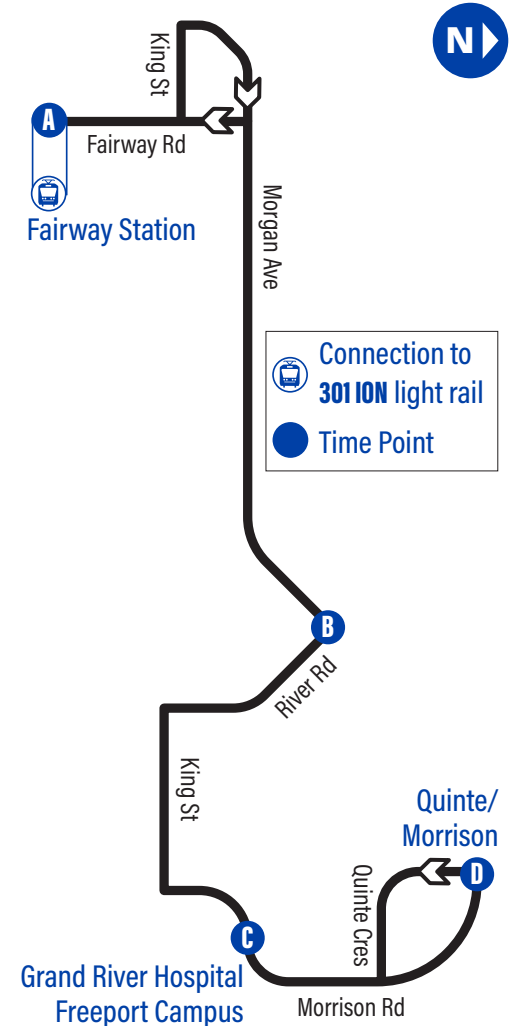

Chicopee

27

Effective: September 7, 2020

519-585-7555 www.grt.ca TTY: 519-575-4608
Text: 57555 & key in your bus stop number

Monday to Friday Schedule

to Quinte / Morrison

Depart >>> >>> Arrive

 Fairway Station	Morgan / River	Grand River Hospital - Freepoint Campus	Quinte / Morrison
A	B	C	D
6:00	6:07	6:10	6:13
6:30	6:37	6:40	6:43
7:00	7:07	7:10	7:13
7:30	7:37	7:40	7:43
8:00	8:07	8:10	8:13
8:30	8:37	8:40	8:43
9:00	9:07	9:10	9:13
9:30	9:37	9:40	9:43
10:00	10:07	10:10	10:13
10:30	10:37	10:40	10:43
11:00	11:07	11:10	11:13
11:30	11:37	11:40	11:43
12:00	12:07	12:10	12:13
12:30	12:37	12:40	12:43
1:00	1:07	1:10	1:13
1:30	1:37	1:40	1:43
2:00	2:07	2:10	2:13
2:30	2:38	2:41	2:44
3:00	3:08	3:11	3:14
3:30	3:38	3:41	3:44
4:00	4:08	4:11	4:14
4:30	4:38	4:41	4:44
5:00	5:08	5:11	5:14
5:30	5:38	5:41	5:44
6:00	6:07	6:10	6:13
6:30	6:37	6:40	6:43
7:00	7:07	7:10	7:13
7:30	7:37	7:40	7:43
8:00	8:07	8:10	8:13
8:30	8:37	8:40	8:43
9:00	9:07	9:10	9:13