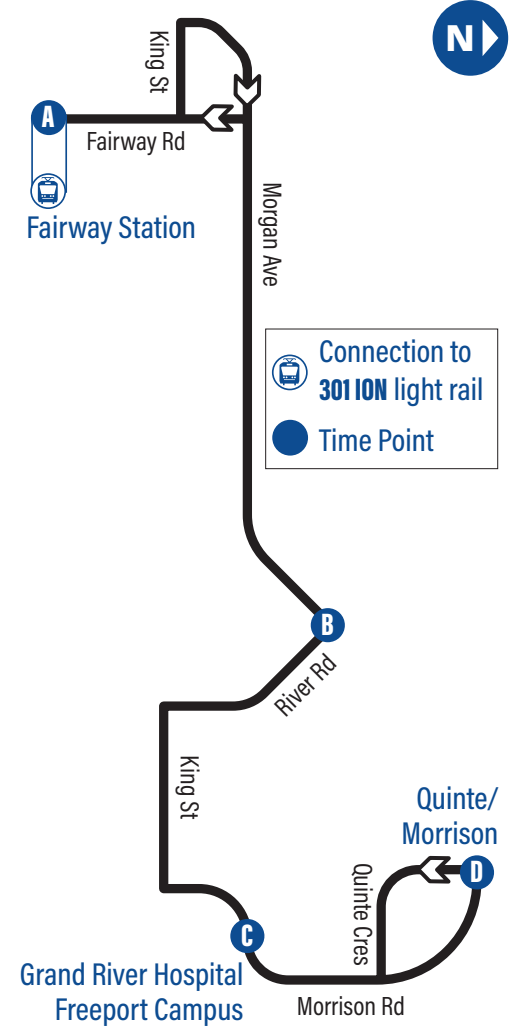

No Holiday Service

Bus Stops

to Quinte / Morrison

to Fairway Station

A Fairway Station 3491	D Quinte / Morrison 1651
Fairway / Highway 8 1047	Morrison / Quinte 1652
King / Fairway 2621	Morrison / Path to Morrison Blvd. 1653
141 Morgan Ave. 2473	Morrison / Grand River Blvd. 2479
Morgan / Pepperwood 2474	C Morrison / Grand River Hospital - Freeport Campus 2480
Morgan / Greendale 2475	River / King 2481
B Morgan / River 2476	B Morgan / River 1657
River / King 2477	Morgan / Greendale 1658
C Morrison / Grand River Hospital - Freeport Campus 1647	Morgan / Southhill 1659
Morrison / Grand River Blvd. 1648	Morgan / Fairway 1660
Morrison / Path to Morrison Blvd. 1649	Fairway / King (East Side) 1042
Morrison / Grand River Blvd. 1650	Fairway / King (West Side) 1043
D Quinte / Morrison 1651	Fairway / Wabanake 1044
	A Fairway Station 3493

Chicopee

GRT
GRAND RIVER TRANSIT

27

Effective: September 6, 2021

easyGO

519-585-7555 www.grt.ca TTY: 519-575-4608
Text: 57555 & key in your bus stop number