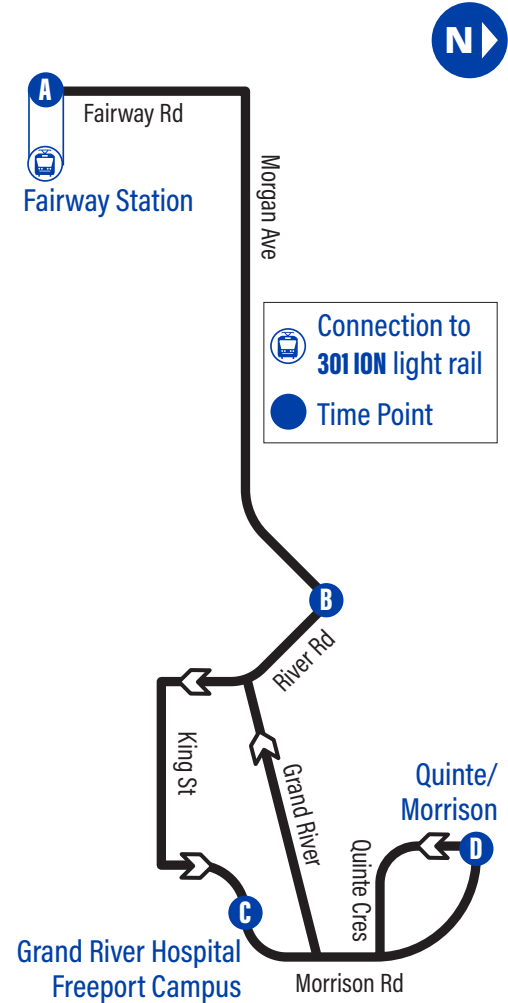

No Holiday Service

Bus Stops

to Quinte / Morrison

to Fairway Station

A Fairway Station	3491
Fairway / Highway 8	1047
Fairway / King	1048
141 Morgan Ave.	2473
Morgan / Pepperwood	2474
Morgan / Greendale	2475
B Morgan / River	2476
River / King	2477
Grand River - Freeport Campus	1655
C Morrison / Grand River Hospital - Freeport Campus	1647
Morrison / Grand River Blvd.	1648
Morrison / Path to Morrison Blvd.	1649
Morrison / Grand River Blvd.	1650
D Quinte / Morrison	1651

D Quinte / Morrison	1651
Morrison / Quinte	1652
Morrison / Path to Morrison Blvd.	1653
Morrison / Grand River Blvd.	2479
Grand River Blvd./Grand River	1656
B Morgan / River	1657
Morgan / Greendale	1658
Morgan / Southhill	1659
Morgan / Fairway	1660
Fairway / King (East Side)	1042
Fairway / King (West Side)	1043
Fairway / Wabanaki	1044
A Fairway Station	3491

GRT
GRAND RIVER TRANSIT

27

Effective: May 2, 2022

Connection to 301 ION light rail

Time Point

Grand River Hospital Freeport Campus

easyGO

519-585-7555 www.grt.ca TTY: 519-575-4608
Text: 57555 & key in your bus stop number