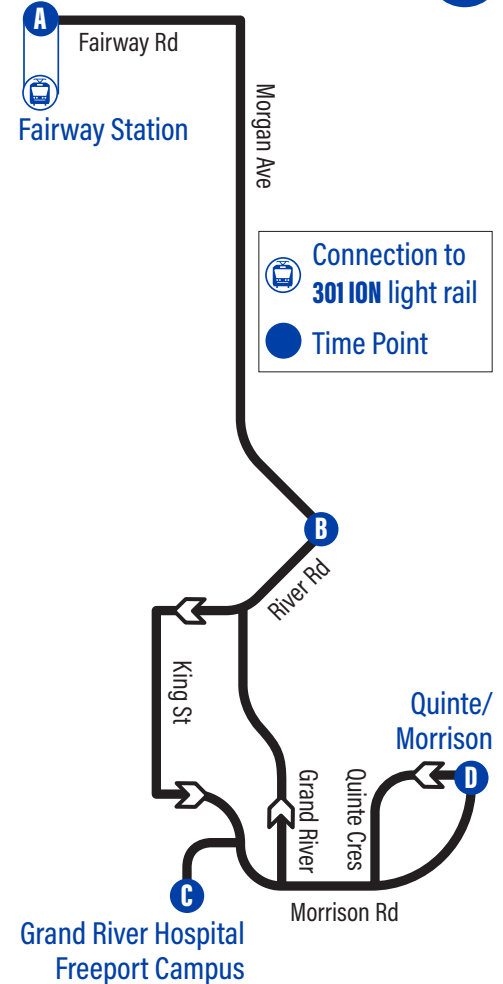

No Holiday Service

Bus Stops

to Quinte / Morrison

to Fairway Station

A Fairway Station 3491

Fairway / Highway 8	1047
Fairway / King	1048
141 Morgan Ave.	2473
Morgan / Pepperwood	2474
Morgan / Greendale	2475

B Morgan / River 2476

River / King	2477
Grand River - Freeport Campus	1655

C Morrison / Grand River Hospital - Freeport Campus 1647

Morrison / Grand River Blvd.	1648
Morrison / Path to Morrison Blvd.	1649
Morrison / Grand River Blvd.	1650

D Quinte / Morrison 1651

D Quinte / Morrison 1651

Morrison / Quinte	1652
Morrison / Path to Morrison Blvd.	1653
Morrison / Grand River Blvd.	2479
Grand River Blvd./Grand River	1656

B Morgan / River 1657

Morgan / Greendale	1658
Morgan / Southhill	1659
Morgan / Fairway	1660
Fairway / King (East Side)	1042
Fairway / King (West Side)	1043
Fairway / Wabanaki	1044

A Fairway Station 3491

Morrison

27

Effective: June 27, 2022

519-585-7555 www.grt.ca TTY: 519-575-4608
Text: 57555 & key in your bus stop number