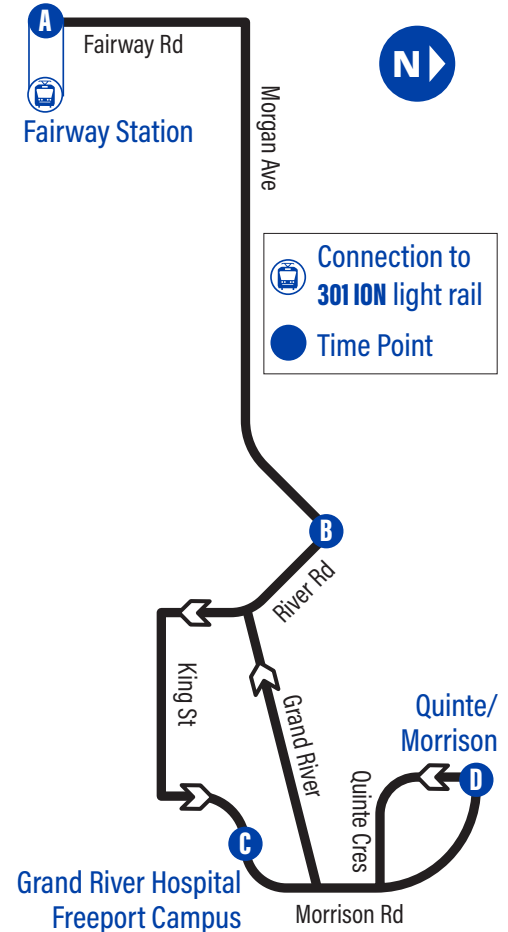

No Holiday Service

Bus Stops

to Quinte / Morrison

to Fairway Station

A Fairway Station	3491
Fairway / Highway 8	1047
Fairway / King	1048
141 Morgan Ave.	2473
Morgan / Pepperwood	2474
Morgan / Greendale	2475
B Morgan / River	2476
River / King	2477
Grand River - Freeport Campus	1655
C Morrison / Grand River Hospital - Freeport Campus	1647
Morrison / Grand River Blvd.	1648
Morrison / Path to Morrison Blvd.	1649
Morrison / Grand River Blvd.	1650
D Quinte / Morrison	1651

D Quinte / Morrison	1651
Morrison / Quinte	1652
Morrison / Path to Morrison Blvd.	1653
Morrison / Grand River Blvd.	2479
Grand River Blvd./Grand River	1656
B Morgan / River	1657
Morgan / Greendale	1658
Morgan / Southhill	1659
Morgan / Fairway	1660
Fairway / King (East Side)	1042
Fairway / King (West Side)	1043
Fairway / Wabanaki	1044
A Fairway Station	3491

Chicopee
GRT
GRAND RIVER TRANSIT
27

Effective: September 4, 2023

Grand River Hospital
Freeport Campus

easyGO

519-585-7555 www.grt.ca TTY: 519-575-4608
Text: 57555 & key in your bus stop number