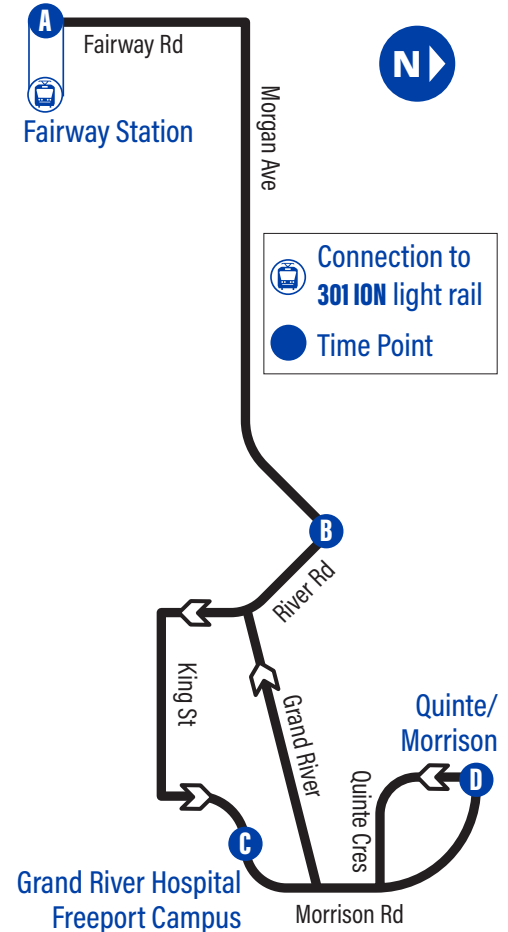

No Holiday Service

Bus Stops

to Quinte / Morrison

to Fairway Station

A Fairway Station	3491
Fairway / Highway 8	1047
Fairway / King	1048
141 Morgan Ave.	2473
Morgan / Pepperwood	2474
Morgan / Greendale	2475
B Morgan / River	2476
River / King	2477
Grand River - Freeport Campus	1655
C Morrison / Grand River Hospital - Freeport Campus	1647
Morrison / Grand River Blvd.	1648
Morrison / Path to Morrison Blvd.	1649
Morrison / Grand River Blvd.	1650
D Quinte / Morrison	1651

Morrison

27

Effective: September 4, 2023

519-585-7555 www.grt.ca TTY: 519-575-4608
Text: 57555 & key in your bus stop number

Monday to Friday Schedule

to Quinte / Morrison			
Depart >>>	>>> Arrive		
			
A Fairway Station	B Morgan / River	C Grand River Hospital - Freepoint Campus	D Quinte / Morrison
6:00	6:07	6:10	6:14
6:30	6:37	6:40	6:44
7:00	7:08	7:12	7:16
7:30	7:38	7:42	7:46
8:00	8:08	8:12	8:16
8:30	8:38	8:42	8:46
9:00	9:08	9:12	9:16
9:30	9:38	9:41	9:45
10:00	10:08	10:11	10:15
10:30	10:38	10:41	10:45
11:00	11:08	11:11	11:15
11:30	11:38	11:41	11:45
12:00	12:08	12:11	12:15
12:30	12:38	12:41	12:45
1:00	1:08	1:11	1:15
1:30	1:38	1:41	1:45
2:00	2:08	2:11	2:15
2:30	2:38	2:42	2:46
3:00	3:08	3:12	3:16
3:30	3:38	3:42	3:46
4:00	4:08	4:12	4:16
4:30	4:38	4:42	4:46
5:00	5:08	5:12	5:16
5:30	5:38	5:42	5:46
6:00	6:07	6:10	6:14
6:30	6:37	6:40	6:44
7:00	7:07	7:10	7:14
7:30	7:37	7:40	7:44
8:00	8:07	8:10	8:14
8:30	8:37	8:40	8:44
9:00	9:07	9:10	9:14