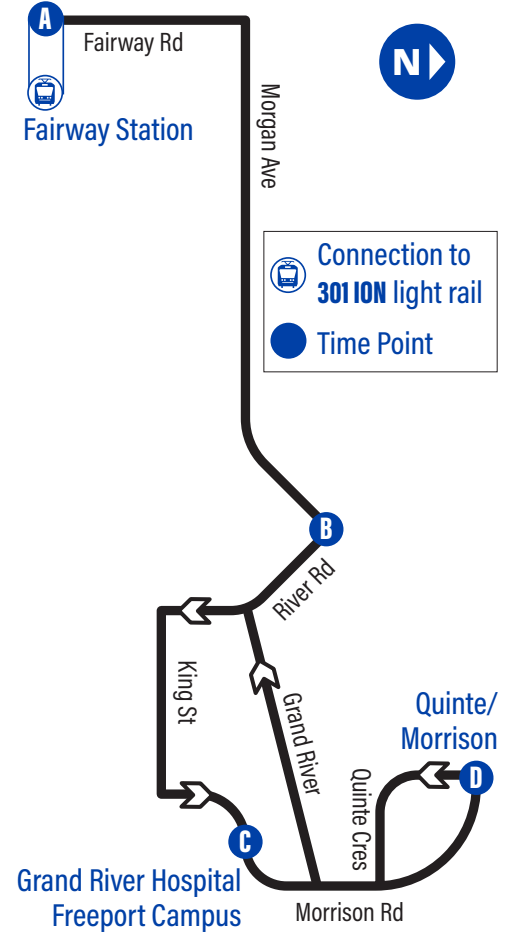

No Stat Holiday Service

Bus Stops

to Quinte / Morrison

to Fairway Station

A Fairway Station	3491
Fairway / Highway 8	1047
Fairway / King	1048
141 Morgan Ave.	2473
Morgan / Pepperwood	2474
Morgan / Greendale	2475
B Morgan / River	2476
River / King	2477
Grand River - Freeport Campus	1655
C Morrison / Grand River Hospital - Freeport Campus	1647
Morrison / Grand River Blvd.	1648
Morrison / Path to Morrison Blvd.	1649
Morrison / Grand River Blvd.	1650
D Quinte / Morrison	1651

D Quinte / Morrison	1651
Morrison / Quinte	1652
Morrison / Path to Morrison Blvd.	1653
Morrison / Grand River Blvd.	2479
Grand River Blvd./Grand River	1656
B Morgan / River	1657
Morgan / Greendale	1658
Morgan / Southhill	1659
Morgan / Fairway	1660
Fairway / King (East Side)	1042
Fairway / King (West Side)	1043
Fairway / Wabanaki	1044
A Fairway Station	3491

Morrison

27

GRAND RIVER TRANSIT

Effective: September 30, 2024

519-585-7555   www.grt.ca   TTY: 519-575-4608
Text: 57555 & key in your bus stop number