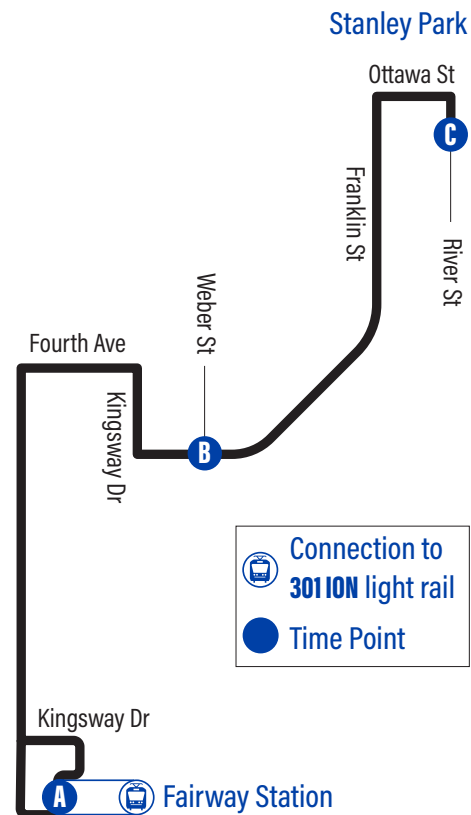

00:00 These trips do not operate on Holidays

A.M. 0:00

P.M. 0:00

Bus Stops

to Stanley Park

to Fairway Station

A Fairway Station 3493	C Stanley Park Mall 1668
Wilson / Balfour 2497	Ottawa / Midland 2926
Wilson / Traynor 2506	Franklin / Ottawa 2853
Wilson / Woodhaven 2597	Franklin / Penrose 2854
Wilson / Franklin 2599	Franklin / Bradley 2855
Wilson / Fifth 2600	Franklin / Dalewood 2856
Fourth / Wilson 2601	Franklin / Kenneth 2857
Fourth / Connaught 2602	Franklin / Trafalgar 2858
Fourth / Kingsway 2603	Franklin / Shuh 2859
B Franklin / Weber 2968	Franklin / Prospect 2860
Franklin / Prospect 2624	B Franklin / Weber 2967
Franklin / Shuh 2625	Fourth / Kingsway 2575
Franklin / Trafalgar 2626	Fourth / Connaught 2576
Franklin / Kenneth 2627	Fourth / Wilson 2591
Franklin / Dalewood 2628	Wilson / Franklin 2592
Franklin / Bradley 2629	Wilson / Fairlawn 2593
Franklin / Dreger 2630	Wilson / Traynor 2594
Ottawa / Franklin 1953	Wilson / Balfour 2595
Ottawa / Midland 2922	A Fairway Station 3493
River / Stanley Park Mall 2923	C Stanley Park Mall 1668

Franklin North

GRT
GRAND RIVER TRANSIT

28

Effective: January 6, 2020

easyGO

519-585-7555 www.grt.ca TTY: 519-575-4608
Text: 57555 & key in your bus stop number