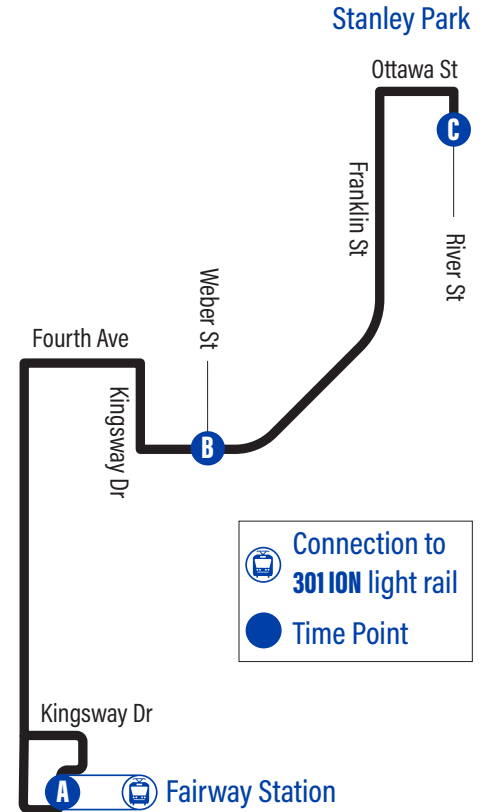

00:00 These trips do not operate on Holidays

A.M.	0:00
P.M.	0:00

Bus Stops

to Stanley Park

to Fairway Station

A Fairway Station 3493	C Stanley Park Mall 1668
Wilson / Balfour 2497	Ottawa / Midland 2926
Wilson / Traynor 2506	Franklin / Ottawa 2853
Wilson / Woodhaven 2597	Franklin / Penrose 2854
Wilson / Franklin 2599	Franklin / Bradley 2855
Wilson / Fifth 2600	Franklin / Dalewood 2856
Fourth / Wilson 2601	Franklin / Kenneth 2857
Fourth / Connaught 2602	Franklin / Trafalgar 2858
Fourth / Kingsway 2603	Franklin / Shuh 2859
	Franklin / Prospect 2860
B Franklin / Weber 2968	B Franklin / Weber 2967
Franklin / Prospect 2624	Fourth / Kingsway 2575
Franklin / Shuh 2625	Fourth / Connaught 2576
Franklin / Trafalgar 2626	Fourth / Wilson 2591
Franklin / Kenneth 2627	Wilson / Franklin 2592
Franklin / Dalewood 2628	Wilson / Fairlawn 2593
Franklin / Bradley 2629	Wilson / Traynor 2594
Franklin / Dreger 2630	Wilson / Balfour 2595
Ottawa / Franklin 1953	
Ottawa / Midland 2922	A Fairway Station 3493
River / Stanley Park Mall 2923	
C Stanley Park Mall 1668	

Franklin North

GRT
GRAND RIVER TRANSIT

28

Effective: May 18, 2020

easyGO

519-585-7555 www.grt.ca TTY: 519-575-4608
Text: 57555 & key in your bus stop number