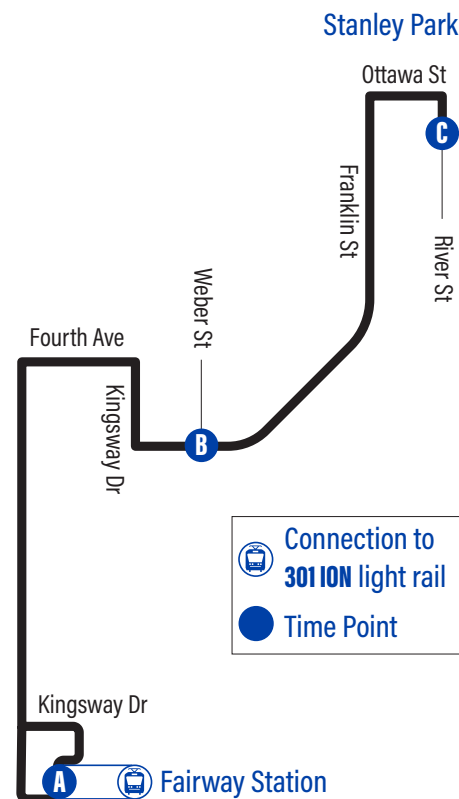

00:00 These trips do not operate on Holidays

A.M.	0:00
P.M.	0:00

Bus Stops

to Stanley Park

to Fairway Station

A Fairway Station 3493	C Stanley Park Mall 1668
Wilson / Balfour 2497	Ottawa / Midland 2926
Wilson / Traynor 2506	Franklin / Ottawa 2853
Wilson / Woodhaven 2597	Franklin / Penrose 2854
Wilson / Franklin 2599	Franklin / Bradley 2855
Wilson / Fifth 2600	Franklin / Dalewood 2856
Fourth / Wilson 2601	Franklin / Kenneth 2857
Fourth / Connaught 2602	Franklin / Trafalgar 2858
Fourth / Kingsway 2603	Franklin / Shuh 2859
B Franklin / Weber 2968	Franklin / Prospect 2860
Franklin / Prospect 2624	B Franklin / Weber 2967
Franklin / Shuh 2625	Fourth / Kingsway 2575
Franklin / Trafalgar 2626	Fourth / Connaught 2576
Franklin / Kenneth 2627	Fourth / Wilson 2591
Franklin / Dalewood 2628	Wilson / Franklin 2592
Franklin / Bradley 2629	Wilson / Fairlawn 2593
Franklin / Dreger 2630	Wilson / Traynor 2594
Ottawa / Franklin 1953	Wilson / Balfour 2595
Ottawa / Midland 2922	A Fairway Station 3493
River / Stanley Park Mall 2923	C Stanley Park Mall 1668

Franklin North

28

Effective: September 7, 2020

519-585-7555 www.grt.ca TTY: 519-575-4608
Text: 57555 & key in your bus stop number

Monday to Friday Schedule

to Stanley Park

Depart >>> >>> Arrive

Fairway Station	Franklin / Weber	Stanley Park Mall
A	B	C
6:00	6:07	6:14
6:30	6:37	6:44
7:00	7:07	7:15
7:30	7:37	7:45
8:05	8:12	8:20
8:35	8:42	8:50
9:05	9:12	9:20
9:35	9:43	9:50
10:05	10:13	10:20
10:30	10:38	10:45
11:00	11:08	11:15
11:30	11:38	11:45
12:00	12:08	12:15
12:30	12:38	12:45
1:00	1:08	1:15
1:30	1:38	1:45
2:00	2:08	2:15
2:30	2:39	2:47
3:05	3:14	3:22
3:35	3:44	3:52
4:05	4:14	4:22
4:35	4:44	4:52
5:05	5:14	5:22
5:35	5:44	5:52
6:05	6:12	6:19
6:35	6:42	6:49
7:00	7:07	7:14
7:30	7:37	7:44
8:00	8:07	8:14
8:30	8:37	8:44
9:00	9:07	9:14
9:30	9:37	9:44
10:00	10:07	10:14
10:30	10:37	10:44
11:00	11:07	11:14
11:30	11:37	11:44