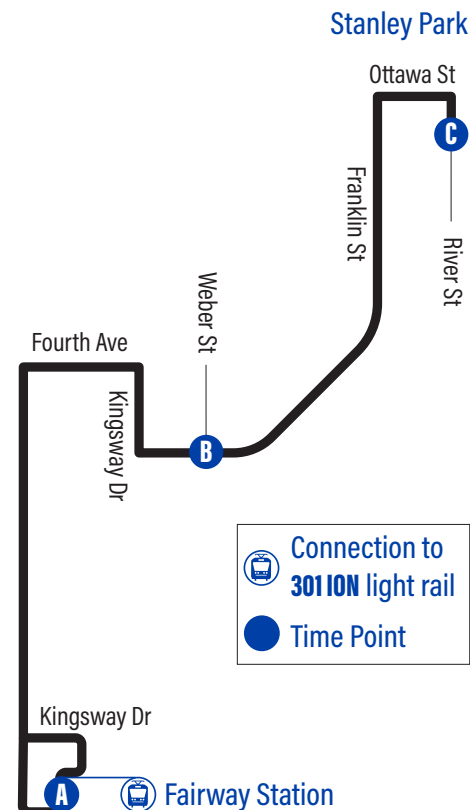

00:00 These trips do not operate on stat holidays

A.M. 0:00

P.M. 0:00

Bus Stops

to Stanley Park

to Fairway Station

A Fairway Station 3493	C Stanley Park Mall 1668
Wilson / Balfour 2497	Ottawa / Midland 2926
Wilson / Traynor 2506	Franklin / Ottawa 2853
Wilson / Woodhaven 2597	Franklin / Penrose 2854
Wilson / Franklin 2599	Franklin / Bradley 2855
Wilson / Fifth 2600	Franklin / Dalewood 2856
Fourth / Wilson 2601	Franklin / Kenneth 2857
Fourth / Connaught 2602	Franklin / Trafalgar 2858
Fourth / Kingsway 2603	Franklin / Shuh 2859
B Franklin / Weber 2968	B Franklin / Weber 2967
Franklin / Prospect 2624	Franklin / Prospect 2860
Franklin / Shuh 2625	Fourth / Kingsway 2575
Franklin / Trafalgar 2626	Fourth / Connaught 2576
Franklin / Kenneth 2627	Fourth / Wilson 2591
Franklin / Dalewood 2628	Wilson / Franklin 2592
Franklin / Bradley 2629	Wilson / Fairlawn 2593
Franklin / Dreger 2630	Wilson / Traynor 2594
Ottawa / Franklin 1953	Wilson / Balfour 2595
Ottawa / Midland 2922	A Fairway Station 3493
River / Stanley Park Mall 2923	
C Stanley Park Mall 1668	

Franklin North

GRT
GRAND RIVER TRANSIT

28

Effective: September 5, 2022

easyGO

519-585-7555 www.grt.ca TTY: 519-575-4608
Text: 57555 & key in your bus stop number