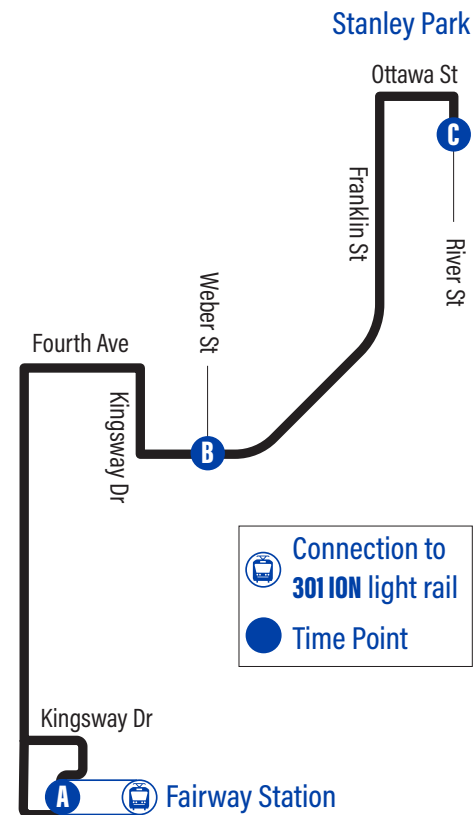

00:00 These trips do not operate on stat holidays

A.M.	0:00
P.M.	0:00

Bus Stops

to Stanley Park

to Fairway Station

A Fairway Station 3493	C Stanley Park Mall 1668
Wilson / Balfour 2497	Ottawa / Midland 2926
Wilson / Traynor 2506	Franklin / Ottawa 2853
Wilson / Woodhaven 2597	Franklin / Penrose 2854
Wilson / Franklin 2599	Franklin / Bradley 2855
Wilson / Fifth 2600	Franklin / Dalewood 2856
Fourth / Wilson 2601	Franklin / Kenneth 2857
Fourth / Connaught 2602	Franklin / Trafalgar 2858
Fourth / Kingsway 2603	Franklin / Shuh 2859
B Franklin / Weber 2968	B Franklin / Weber 2967
Franklin / Prospect 2624	Franklin / Prospect 2860
Franklin / Shuh 2625	Fourth / Kingsway 2575
Franklin / Trafalgar 2626	Fourth / Connaught 2576
Franklin / Kenneth 2627	Fourth / Wilson 2591
Franklin / Dalewood 2628	Wilson / Franklin 2592
Franklin / Bradley 2629	Wilson / Fairlawn 2593
Franklin / Dreger 2630	Wilson / Traynor 2594
Ottawa / Franklin 1953	Wilson / Balfour 2595
Ottawa / Midland 2922	A Fairway Station 3493
C Stanley Park Mall 1668	

Franklin North

GRT
GRAND RIVER TRANSIT

28

Effective: April 24, 2023

easyGO

519-585-7555 www.grt.ca TTY: 519-575-4608
Text: 57555 & key in your bus stop number