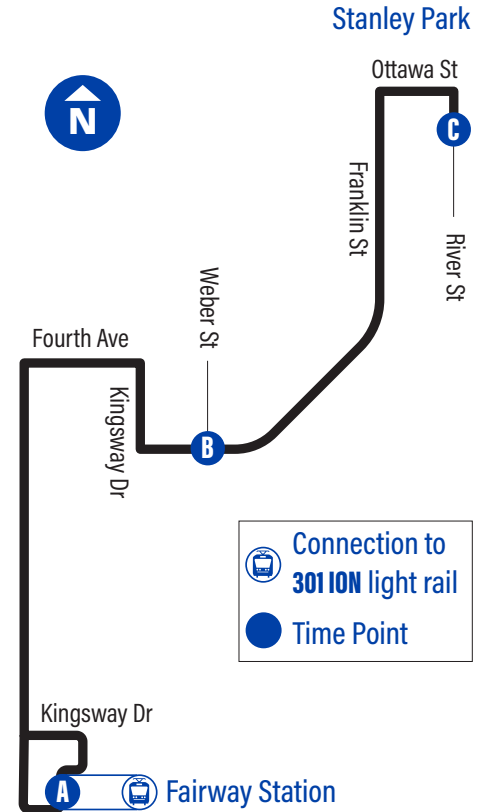

Connection to 301 ION Light Rail

A.M.	0:00
P.M.	0:00

Bus Stops

to Stanley Park

to Fairway Station

A Fairway Station 3493	C Stanley Park Mall 2381
Wilson / Balfour 2497	Ottawa / Midland 2926
Wilson / Traynor 2506	Franklin / Ottawa 2853
Wilson / Woodhaven 2597	Franklin / Penrose 2854
Wilson / Franklin 2599	Franklin / Bradley 2855
Wilson / Fifth 2600	Franklin / Dalewood 2856
Fourth / Wilson 2601	Franklin / Kenneth 2857
Fourth / Connaught 2602	Franklin / Trafalgar 2858
Fourth / Kingsway 2603	Franklin / Shuh 2859
B Franklin / Weber 2968	Franklin / Prospect 2860
Franklin / Prospect 2624	B Franklin / Weber 2967
Franklin / Shuh 2625	Fourth / Kingsway 2575
Franklin / Trafalgar 2626	Fourth / Connaught 2576
Franklin / Kenneth 2627	Fourth / Wilson 2591
Franklin / Dalewood 2628	Wilson / Franklin 2592
Franklin / Bradley 2629	Wilson / Fairlawn 2593
Franklin / Dreger 2630	Wilson / Traynor 2594
Ottawa / Franklin 1953	Wilson / Balfour 2595
Ottawa / Midland 2922	A Fairway Station 3493
River / Stanley Park Mall 2923	
C Stanley Park Mall 1668	

Franklin North

GRT
GRAND RIVER TRANSIT

28

Effective: September 4, 2023

easyGo

519-585-7555 www.grt.ca TTY: 519-575-4608
Text: 57555 & key in your bus stop number

Fares and schedules are subject to change without notice.
Weather and road conditions may cause schedule delays.