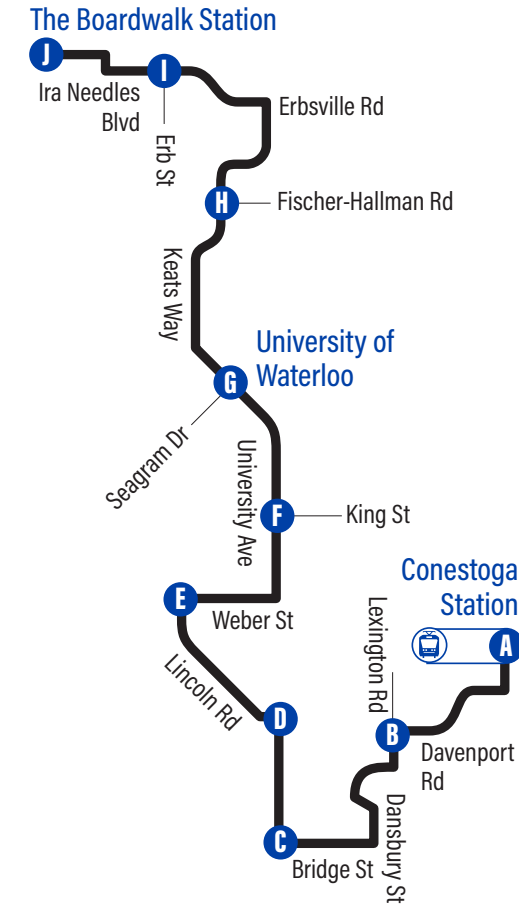

Keats-University

29

GRAND RIVER TRANSIT

Effective: January 6, 2020

Connection to
301 ION light rail

Time Point

519-585-7555 www.grt.ca TTY: 519-575-4608
Text: 57555 & key in your bus stop number